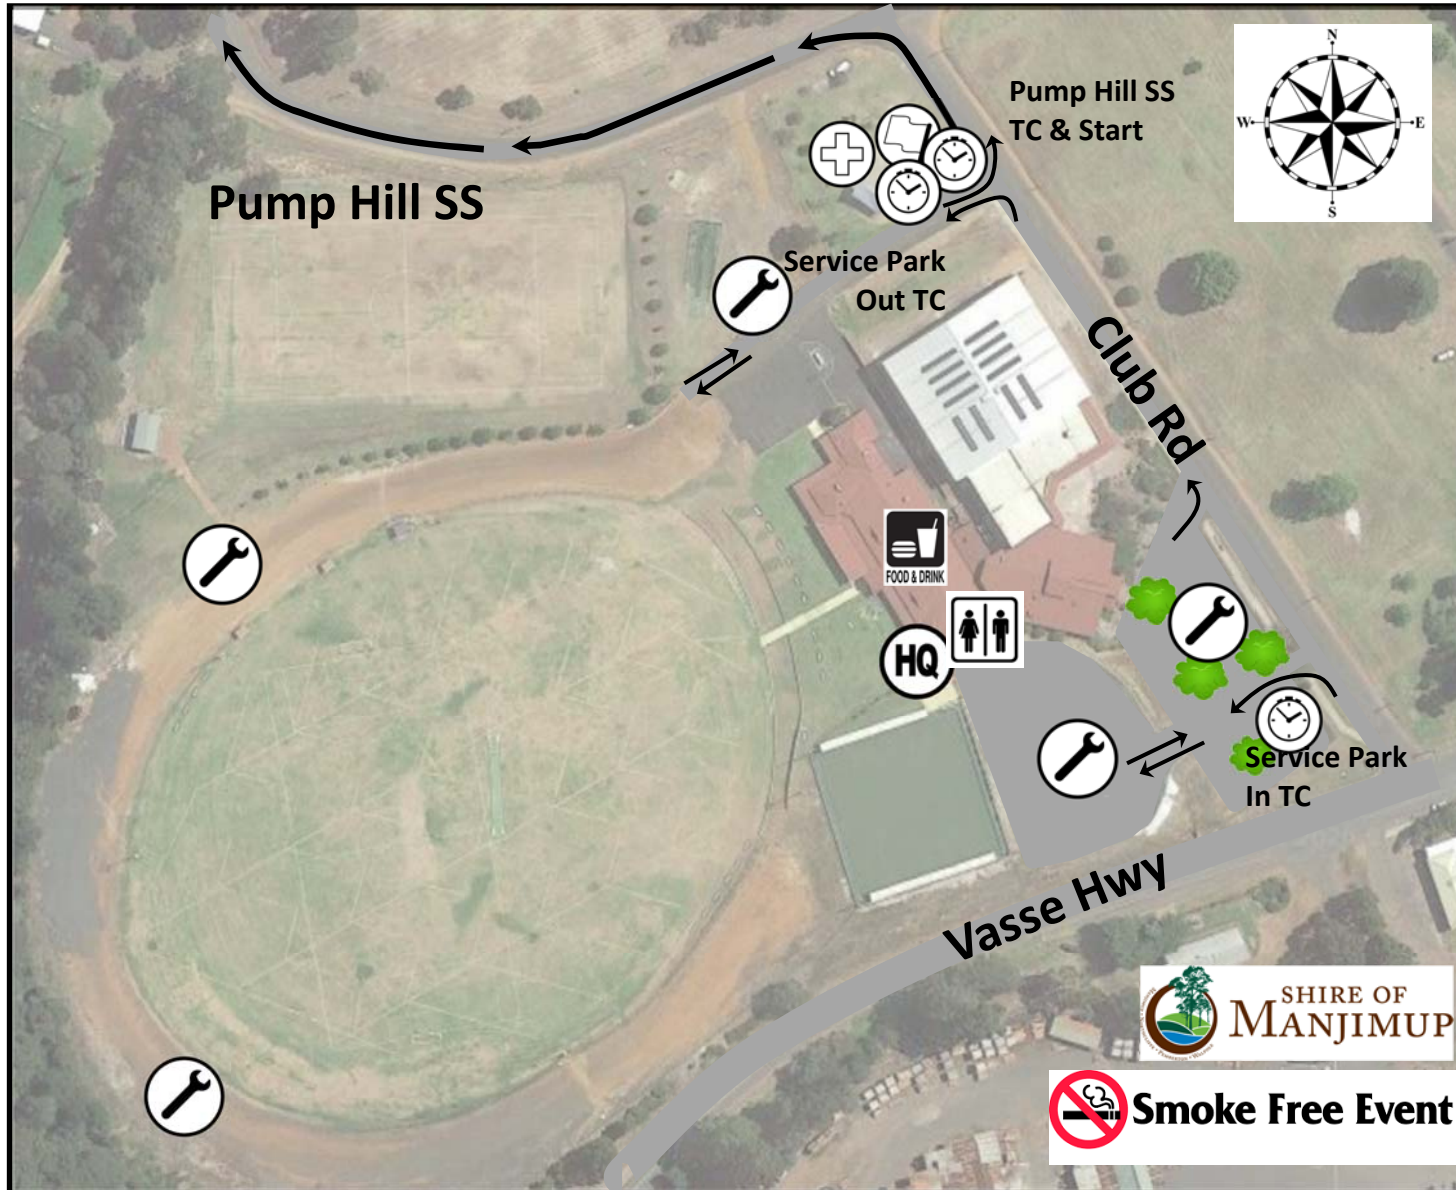

MAKE SMOKING HISTORY.

Pemberton Service Park Saturday 8th August 2020

Pump Hill Road Closed
Saturday 8 August
9:30am to 3.15pm

Pump Hill Stage
10:30am to 11:10am
12:30pm to 1:10pm
2:10pm to 2:50pm

Stage will open between runs
Service Park opens at 7.00am
and closes at 4.30pm