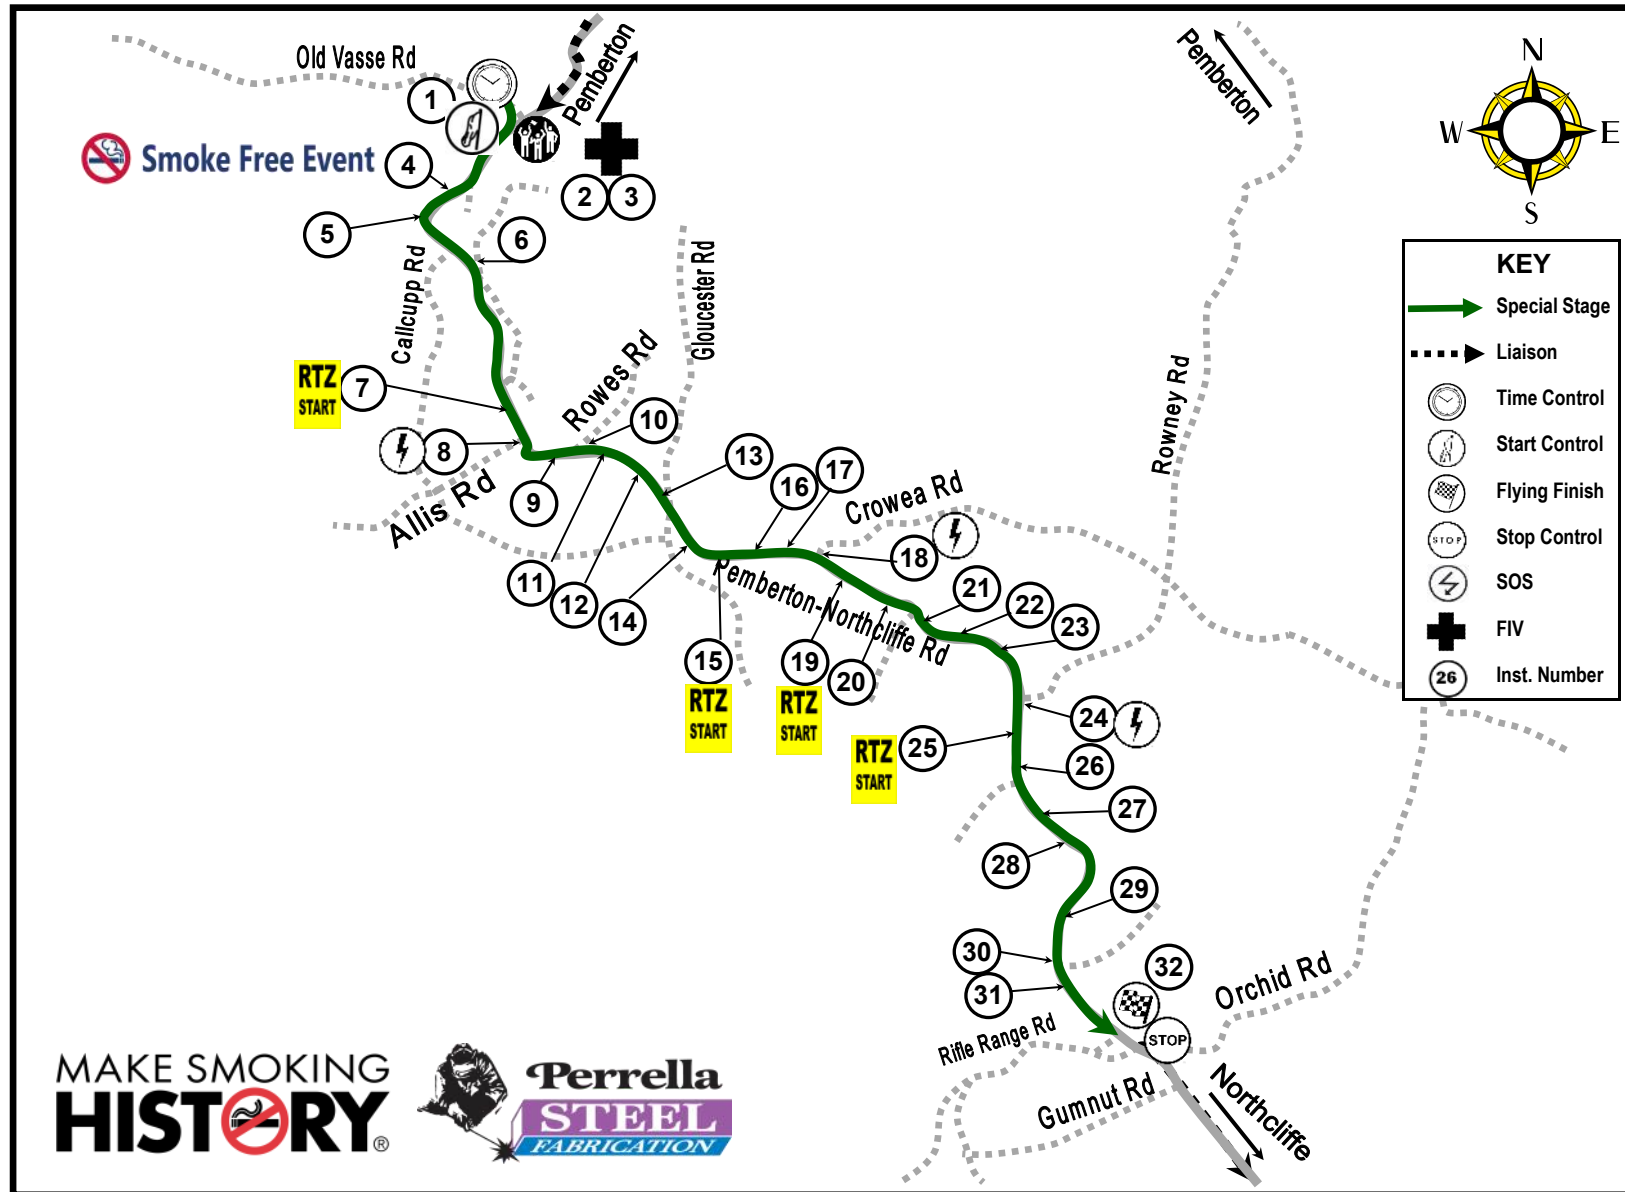

Stage will be run
 twice in both
 directions

Road Open time is
 approximate only,
 the roads will be
 opened as soon as it
 is safe to do so.

Spectator Point is on
 the corner of Golf
 Links Road and
 Mullineaux Rd

Spectator Point is on
 the corner of Golf
 Links Road and
 Mullineaux Rd

Civitest Pump Hill Rd Special Stage

Road Closed
 Sat 20 March 2021
 10:00am to 3:30pm

Rally Action
 11:05am to 11:40am
 1:00pm to 1:35pm
 2:45pm to 3:20pm

Perrella Steel Pemberton to Northcliffe Special Stage

Road Closed
 Sat 20 March 2021
 10:00am to 3:20pm

Rally Action
 11:15am to 2:45pm

Stage will be run
 twice in both
 directions

Road Open time is
 approximate only,
 the roads will be
 opened as soon as it
 is safe to do so.

Road Closed
 Sat 20 March 2021
 10:00am to 3:20pm

Rally Action
 11:15am to 2:45pm

Stage will be run
 twice in both
 directions

Road Open time is
 approximate only,
 the roads will be
 opened as soon as it
 is safe to do so.