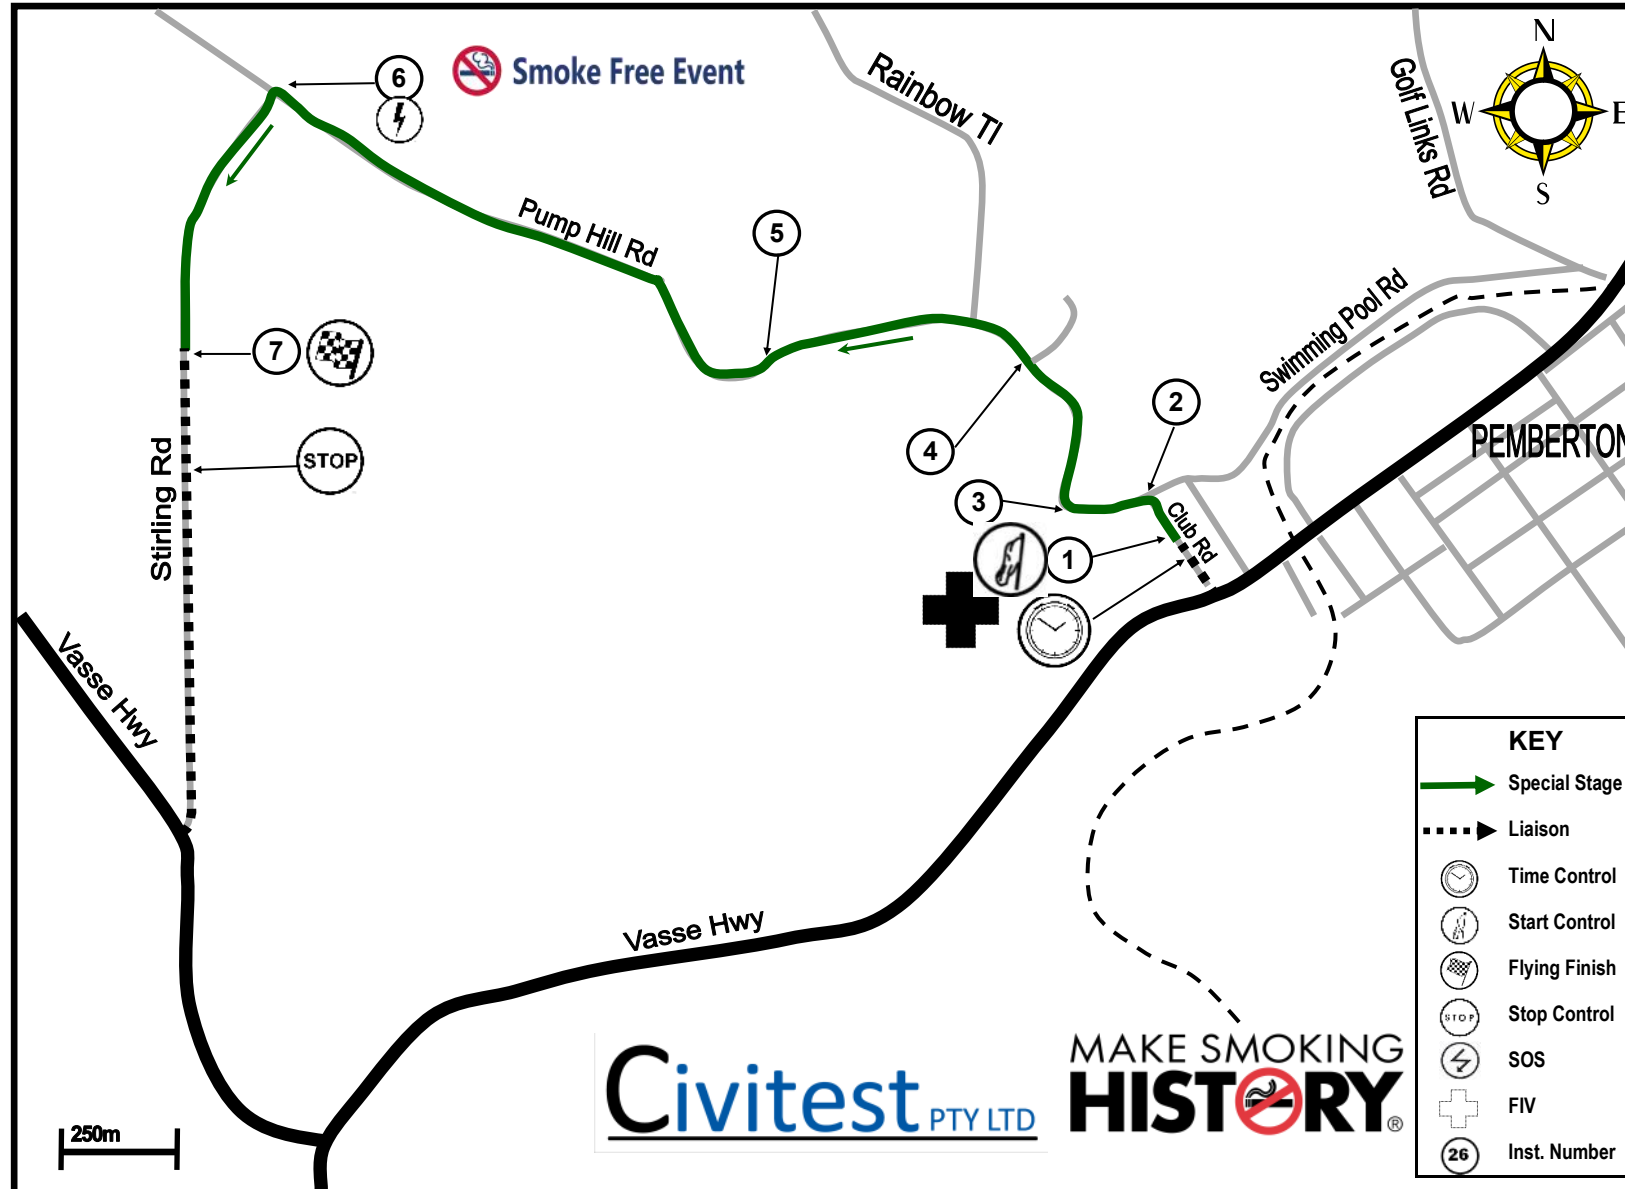

Stage will be run
 twice in both
 directions

Road Open time is
 approximate only,
 the roads will be
 opened as soon as it
 is safe to do so.

Spectator Point is on
 the corner of Golf
 Links Road and
 Mullineaux Rd

Big Brook Dam South Special Stage

Road Closed
 Sat 20 March 2021
 7:30am to 11:50am

Rally Action
 8:30am to 11:20am

Stage will be run
 twice in both
 directions

Road Open time is
 approximate only,
 the roads will be
 opened as soon as it
 is safe to do so.

Spectator Point is on
 the corner of Golf
 Links Road and
 Mullineaux Rd

Civitest Pump Hill Rd Special Stage

Road Closed
 Sat 20 March 2021
 10:00am to 3:30pm

Rally Action
 11:05am to 11:40am
 1:00pm to 1:35pm
 2:45pm to 3:20pm

Road Closed
 Sat 20 March 2021
 10:00am to 3:20pm

Rally Action
 11:15am to 2:45pm

Stage will be run
 twice in both
 directions

Road Open time is
 approximate only,
 the roads will be
 opened as soon as it
 is safe to do so.