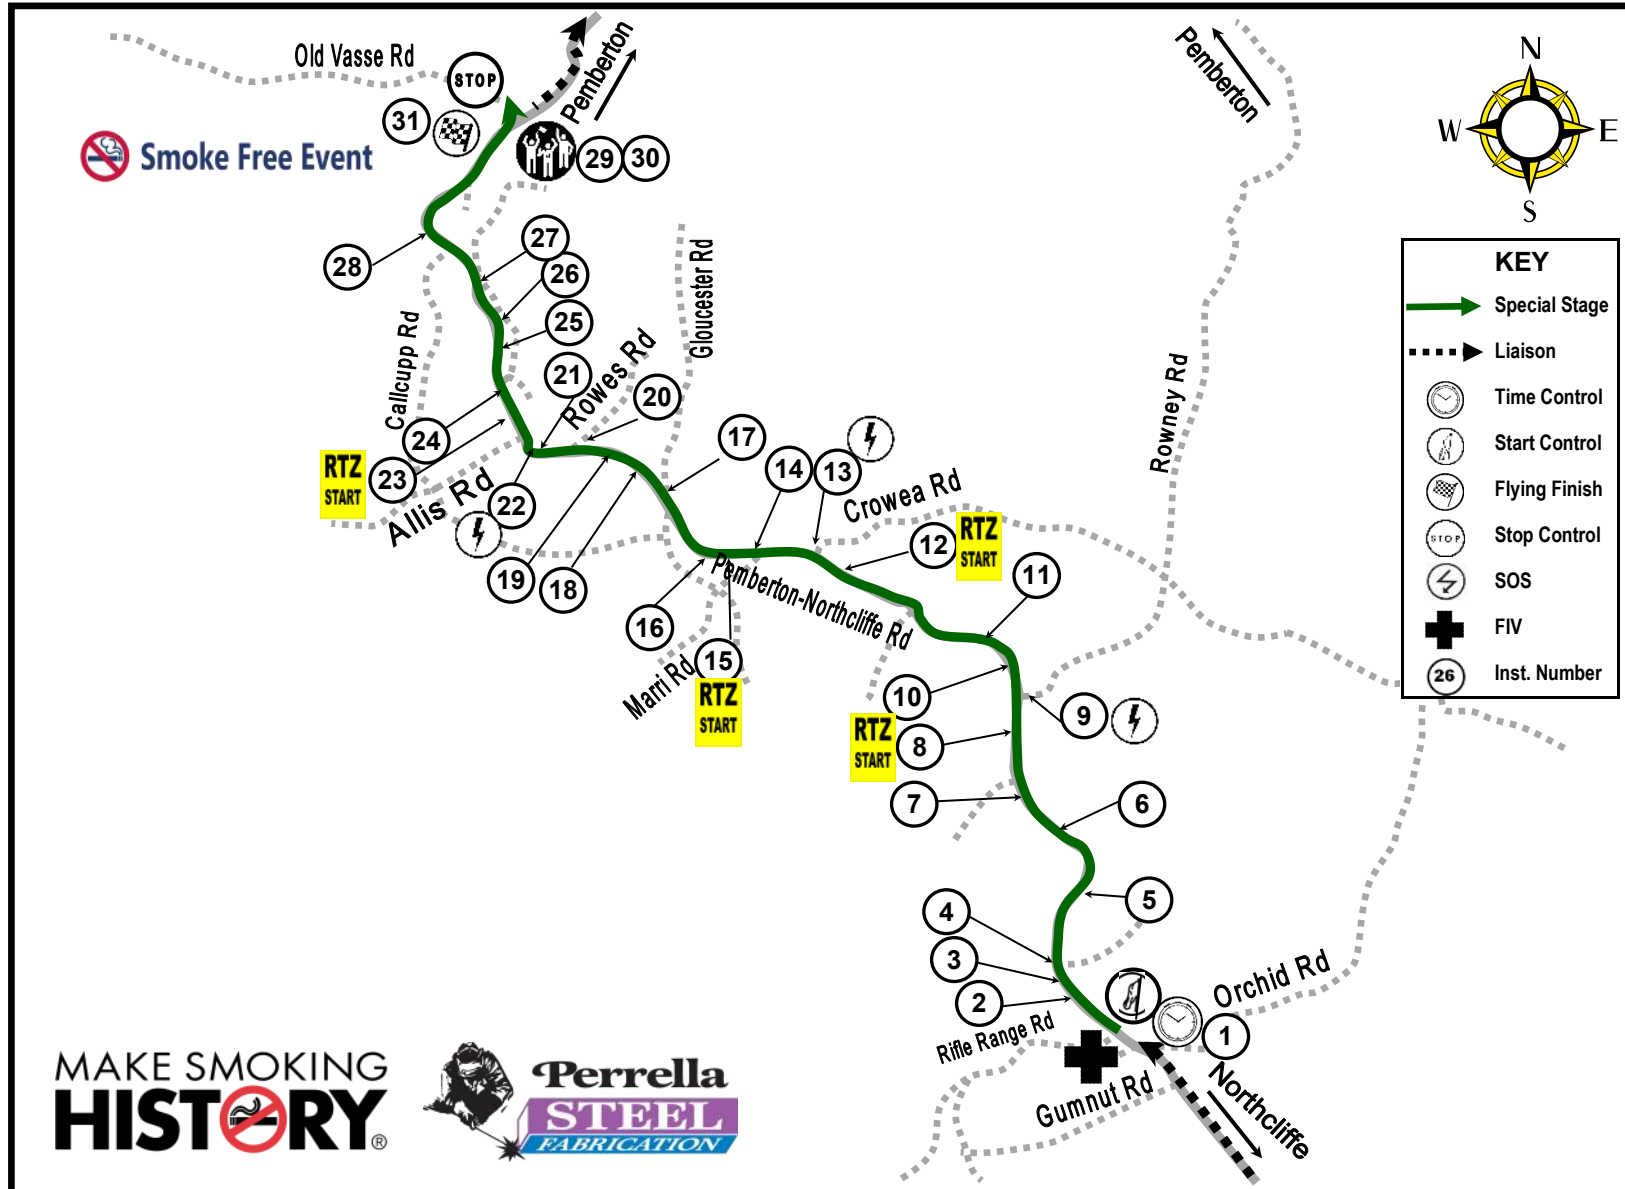

Perrella Steel Northcliffe to Pemberton Special Stage

KEY

- Special Stage
- Liaison
- Time Control
- Start Control
- Flying Finish
- Stop Control
- SOS
- FIV
- Inst. Number

Road Closed
Sat 20 March 2021
10:00am to 3:20pm

Rally Action
11:15am to 2:45pm

Stage will be run
twice in both
directions

Road Open time is
approximate only,
the roads will be
opened as soon as it
is safe to do so.

Spectator Point is on
the corner of Old
Vasse Rd and
Pemberton-
Northcliffe Rd