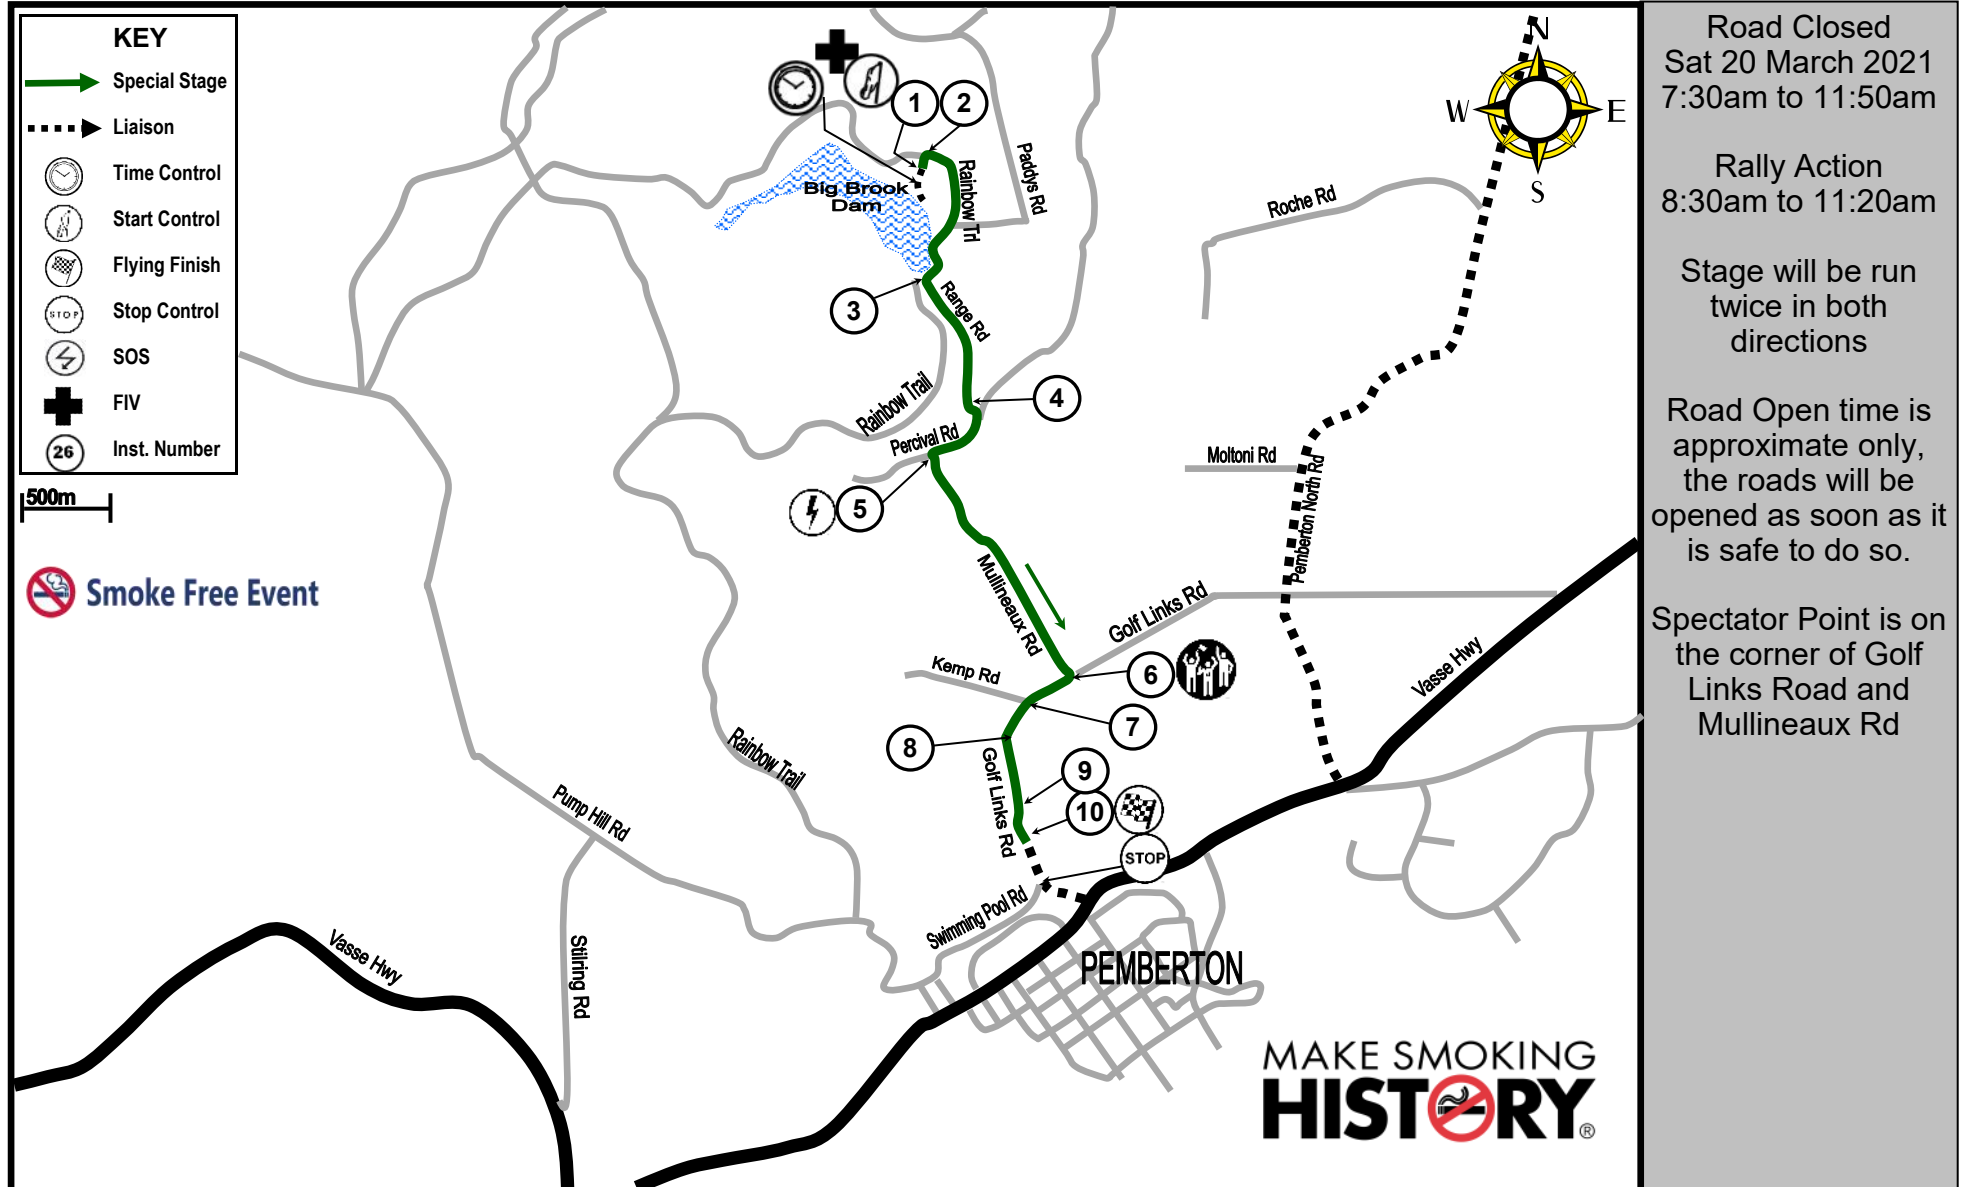

Stage will be run
 twice in both
 directions

Road Open time is
 approximate only,
 the roads will be
 opened as soon as it
 is safe to do so.

Spectator Point is on
 the corner of Golf
 Links Road and
 Mullineaux Rd

Big Brook Dam South Special Stage

Road Closed
 Sat 20 March 2021
 7:30am to 11:50am

Rally Action
 8:30am to 11:20am

Stage will be run
 twice in both
 directions

Road Open time is
 approximate only,
 the roads will be
 opened as soon as it
 is safe to do so.

Spectator Point is on
 the corner of Golf
 Links Road and
 Mullineaux Rd

Civitest Pump Hill Rd Special Stage

Road Closed
 Sat 20 March 2021
 10:00am to 3:30pm

Rally Action
 11:05am to 11:40am
 1:00pm to 1:35pm
 2:45pm to 3:20pm

Road Closed
 Sat 20 March 2021
 2:30pm to 7:00pm

Rally Action
 4.30pm to 6:30pm

Stage will be run
 three times

Road Open time is
 approximate only,
 the roads will be
 opened as soon as it
 is safe to do so.