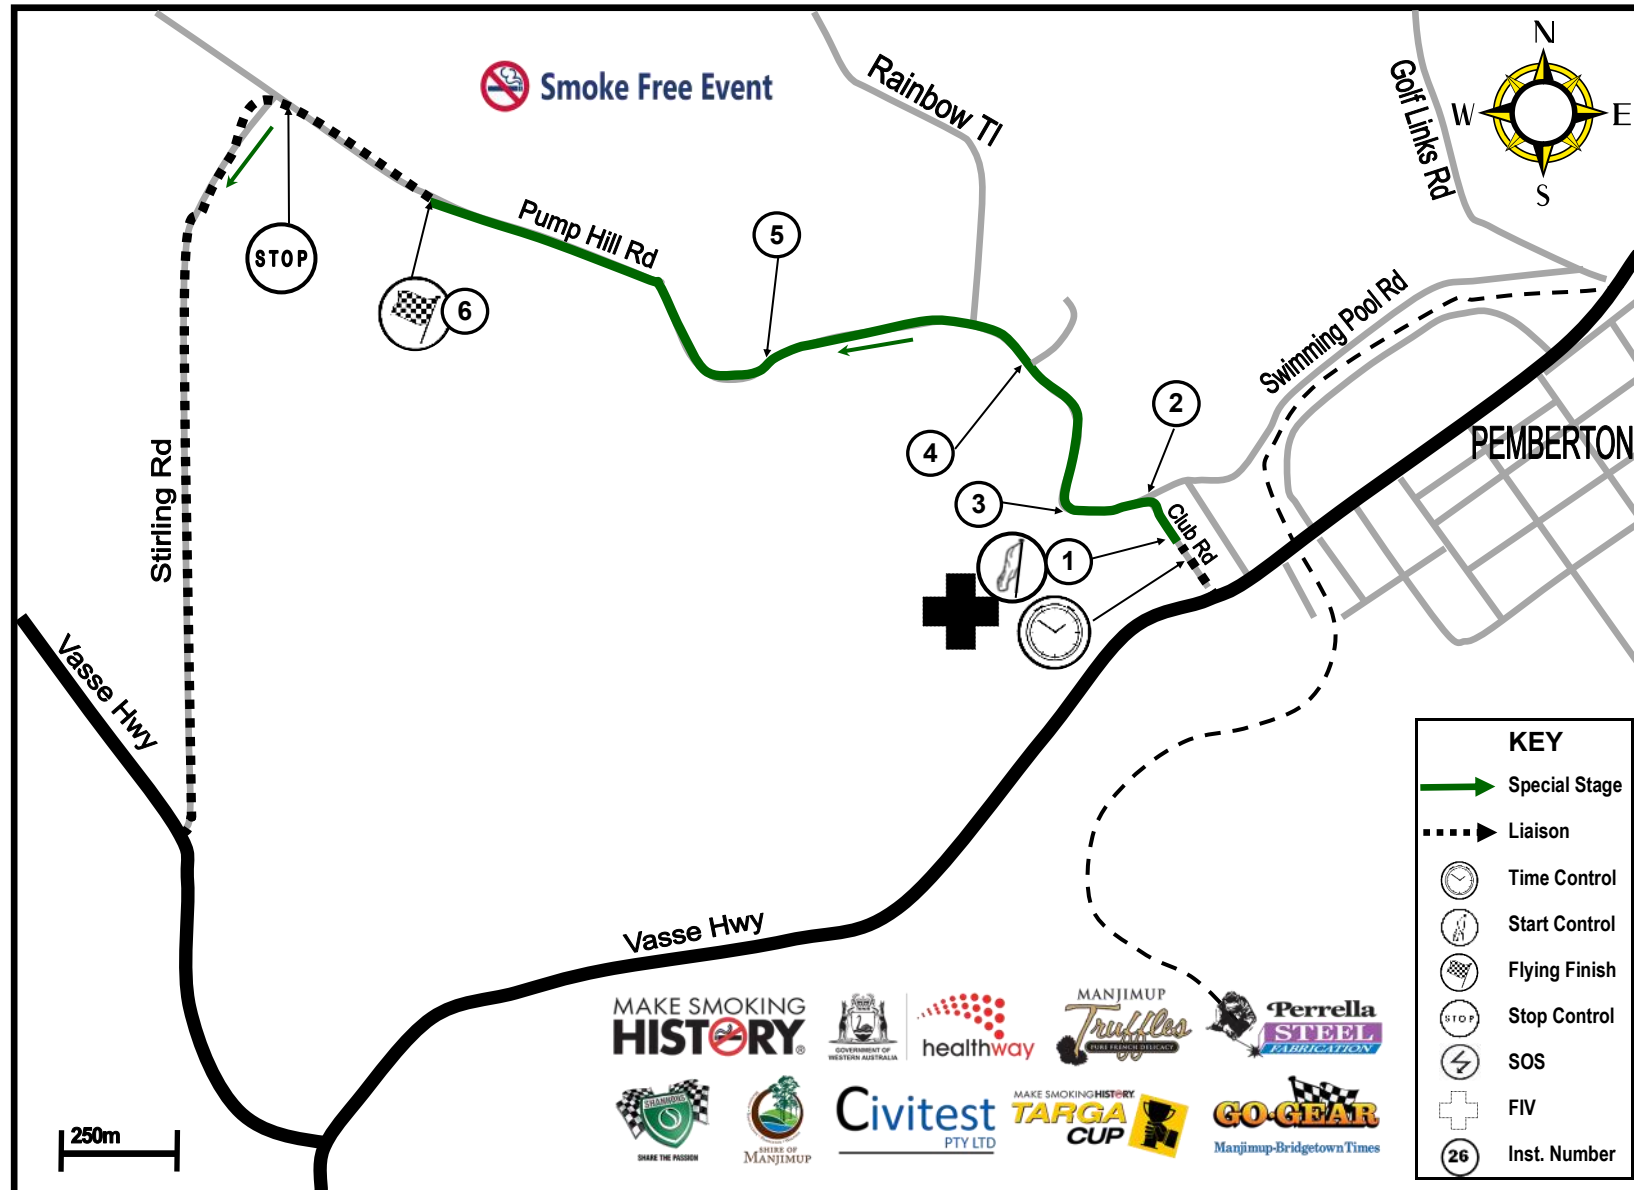

Pump Hill Rd, Charity and VIP Stage Friday 19 March 2.00pm to 5.00pm

Road Closed
Fri 19 March 2021
2.00pm to 5.00pm