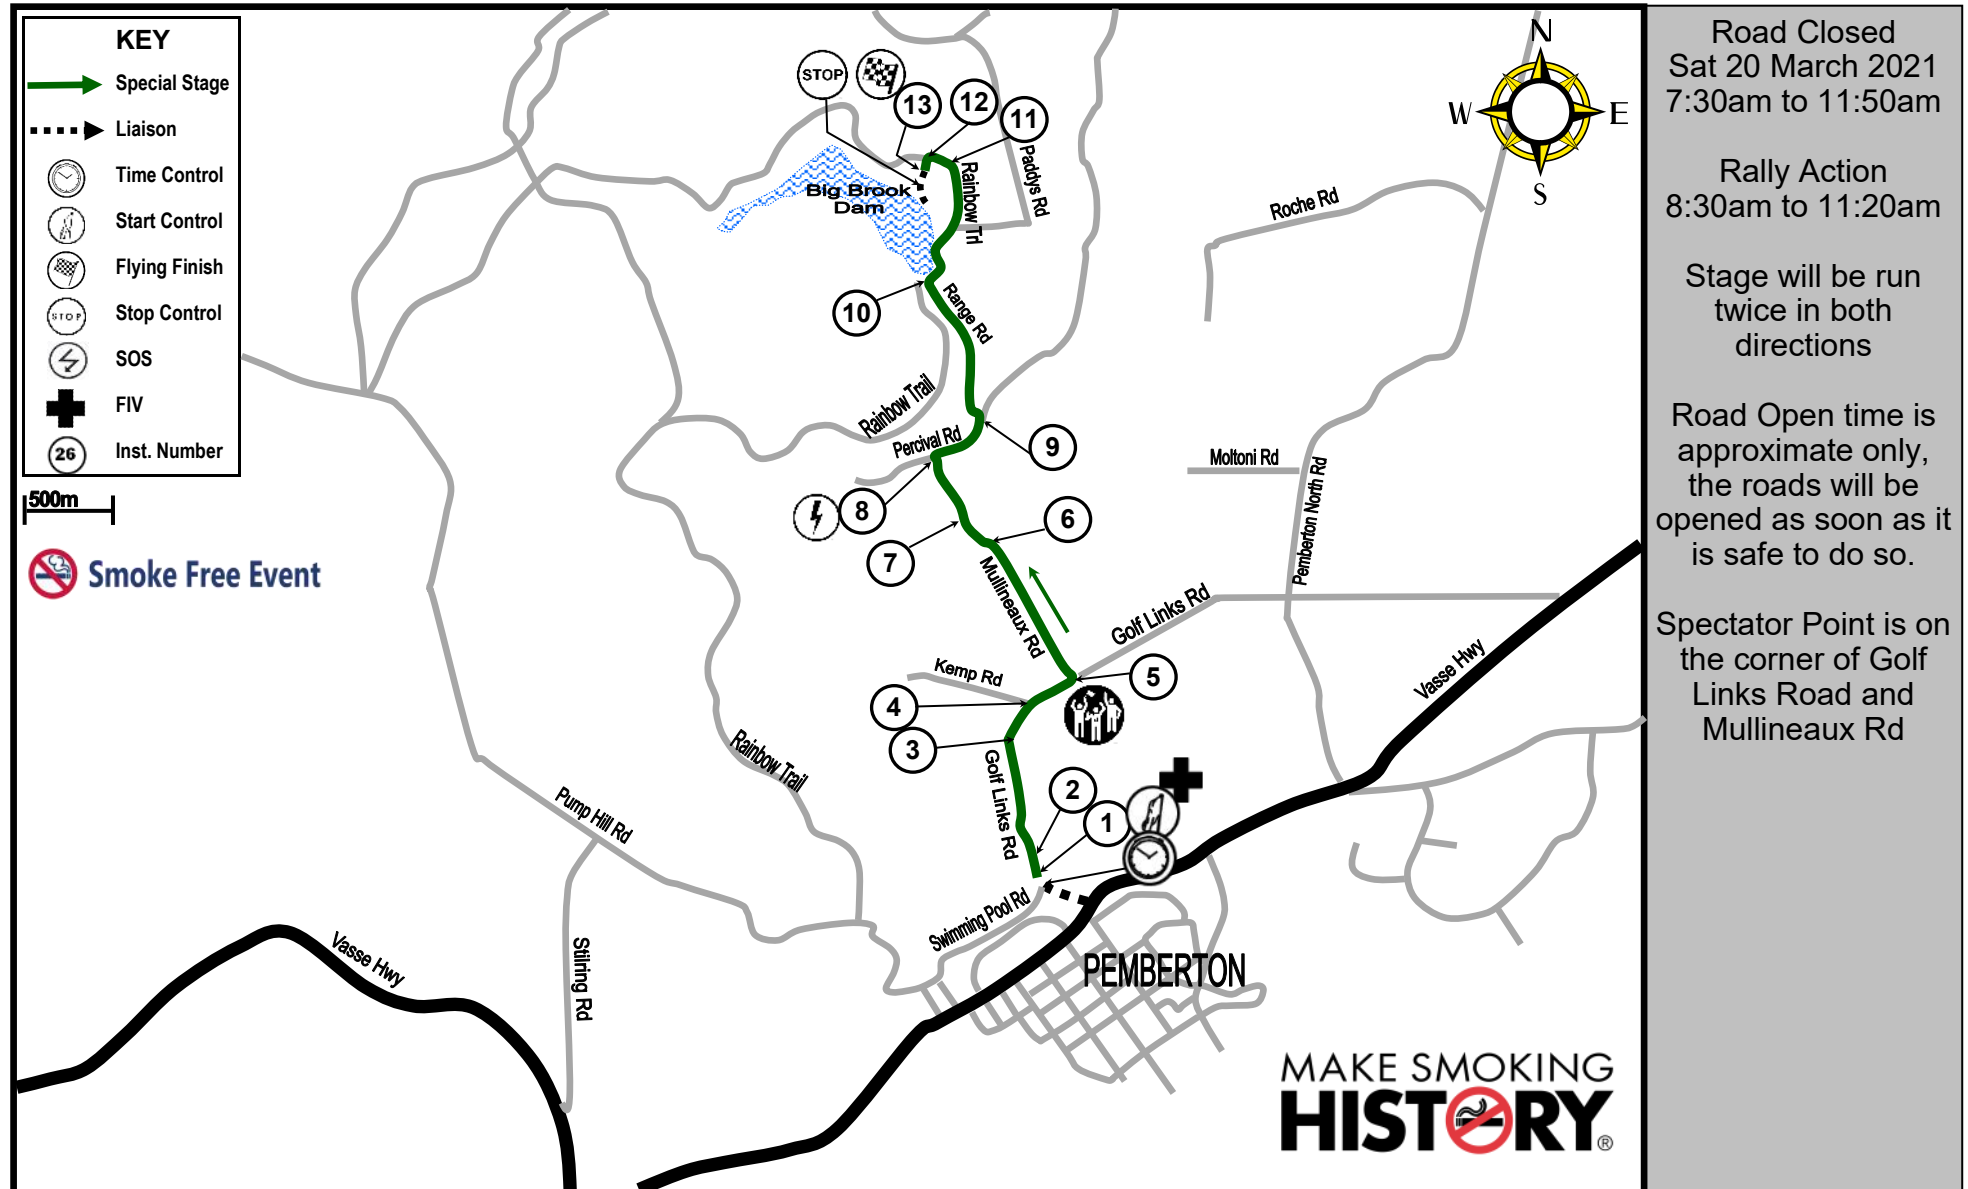

Big Brook Dam North Special Stage

Road Closed
Sat 20 March 2021
7:30am to 11:50am

Rally Action
8:30am to 11:20am

Stage will be run
twice in both
directions

Road Open time is
approximate only,
the roads will be
opened as soon as it
is safe to do so.

Spectator Point is on
the corner of Golf
Links Road and
Mullineaux Rd