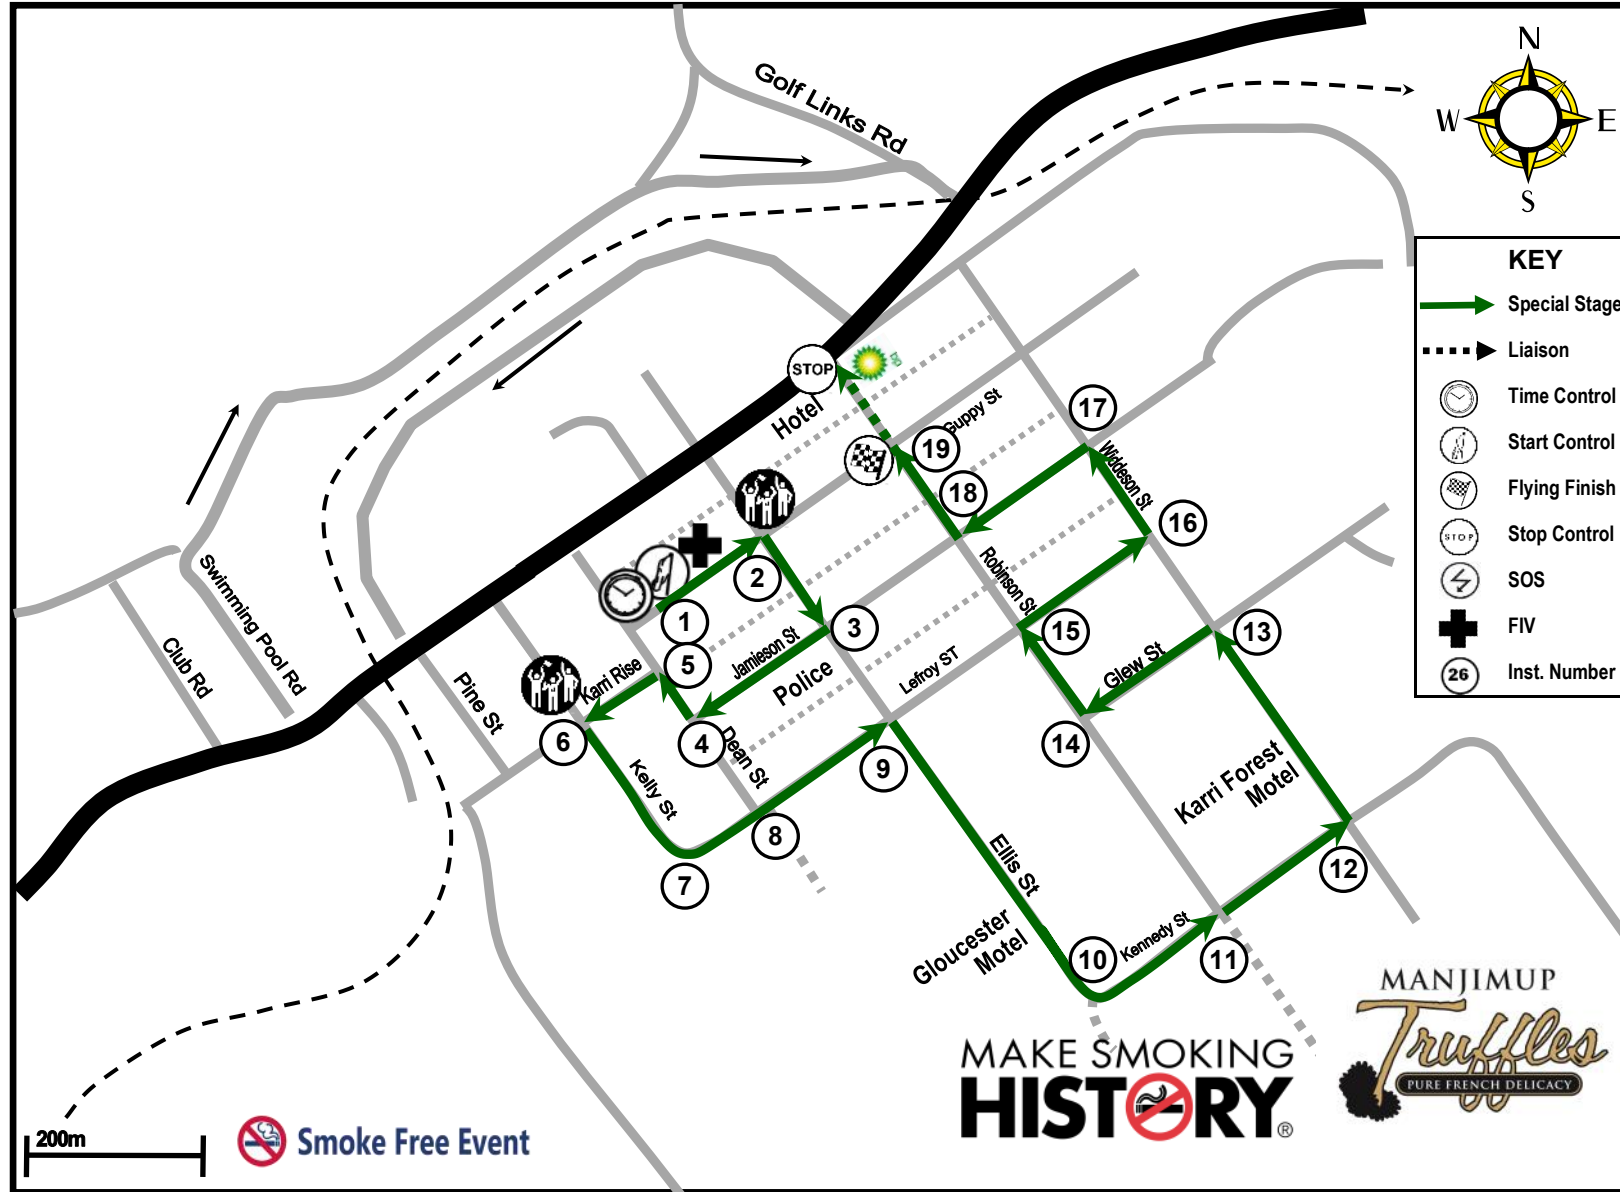

Manjimup Truffles Pemberton Special Stage

KEY	
	Special Stage
	Liaison
	Time Control
	Start Control
	Flying Finish
	Stop Control
	SOS
	FIV
	Inst. Number

Road Closed
Sat 20 March 2021
2:30pm to 7:00pm

Rally Action
4.30pm to 6:30pm

Stage will be run
three times

Road Open time is
approximate only,
the roads will be
opened as soon as it
is safe to do so.

Spectator Point is
the corner of Ellis
Street and Guppy
Street

The Pemberton
Street Party will be
begin at 4.30pm