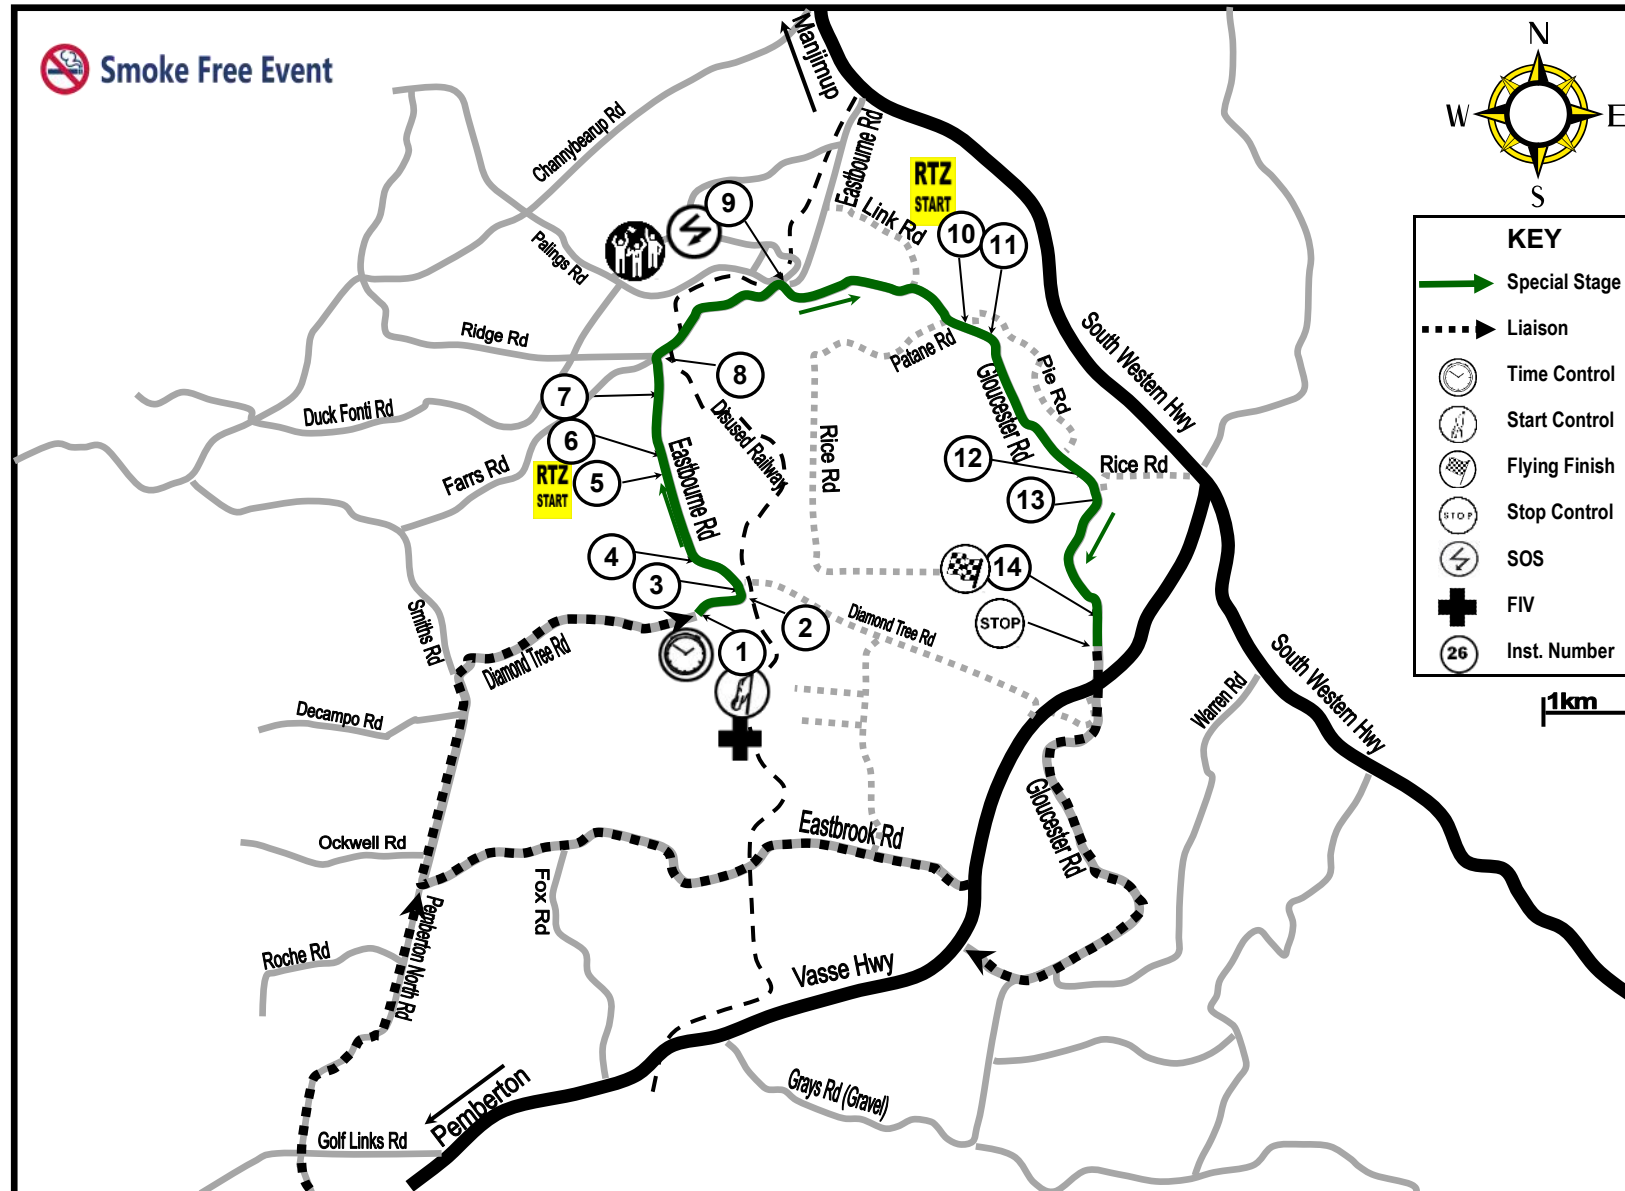

Gloucester Special Stage

N
W E
S

KEY

- Special Stage
- Liaison
- Time Control
- Start Control
- Flying Finish
- Stop Control
- SOS
- FIV
- Inst. Number

1km

Road Closed
Sat 20 March 2021
2:00pm to 5:00pm

Rally Action
3:15pm to 4:40pm

Stage will be run
once

Road Open time is
approximate only,
the roads will be
opened as soon as it
is safe to do so.

Spectator Point is on
the corner of
Eastbourne Road
and Gloucester Rd.