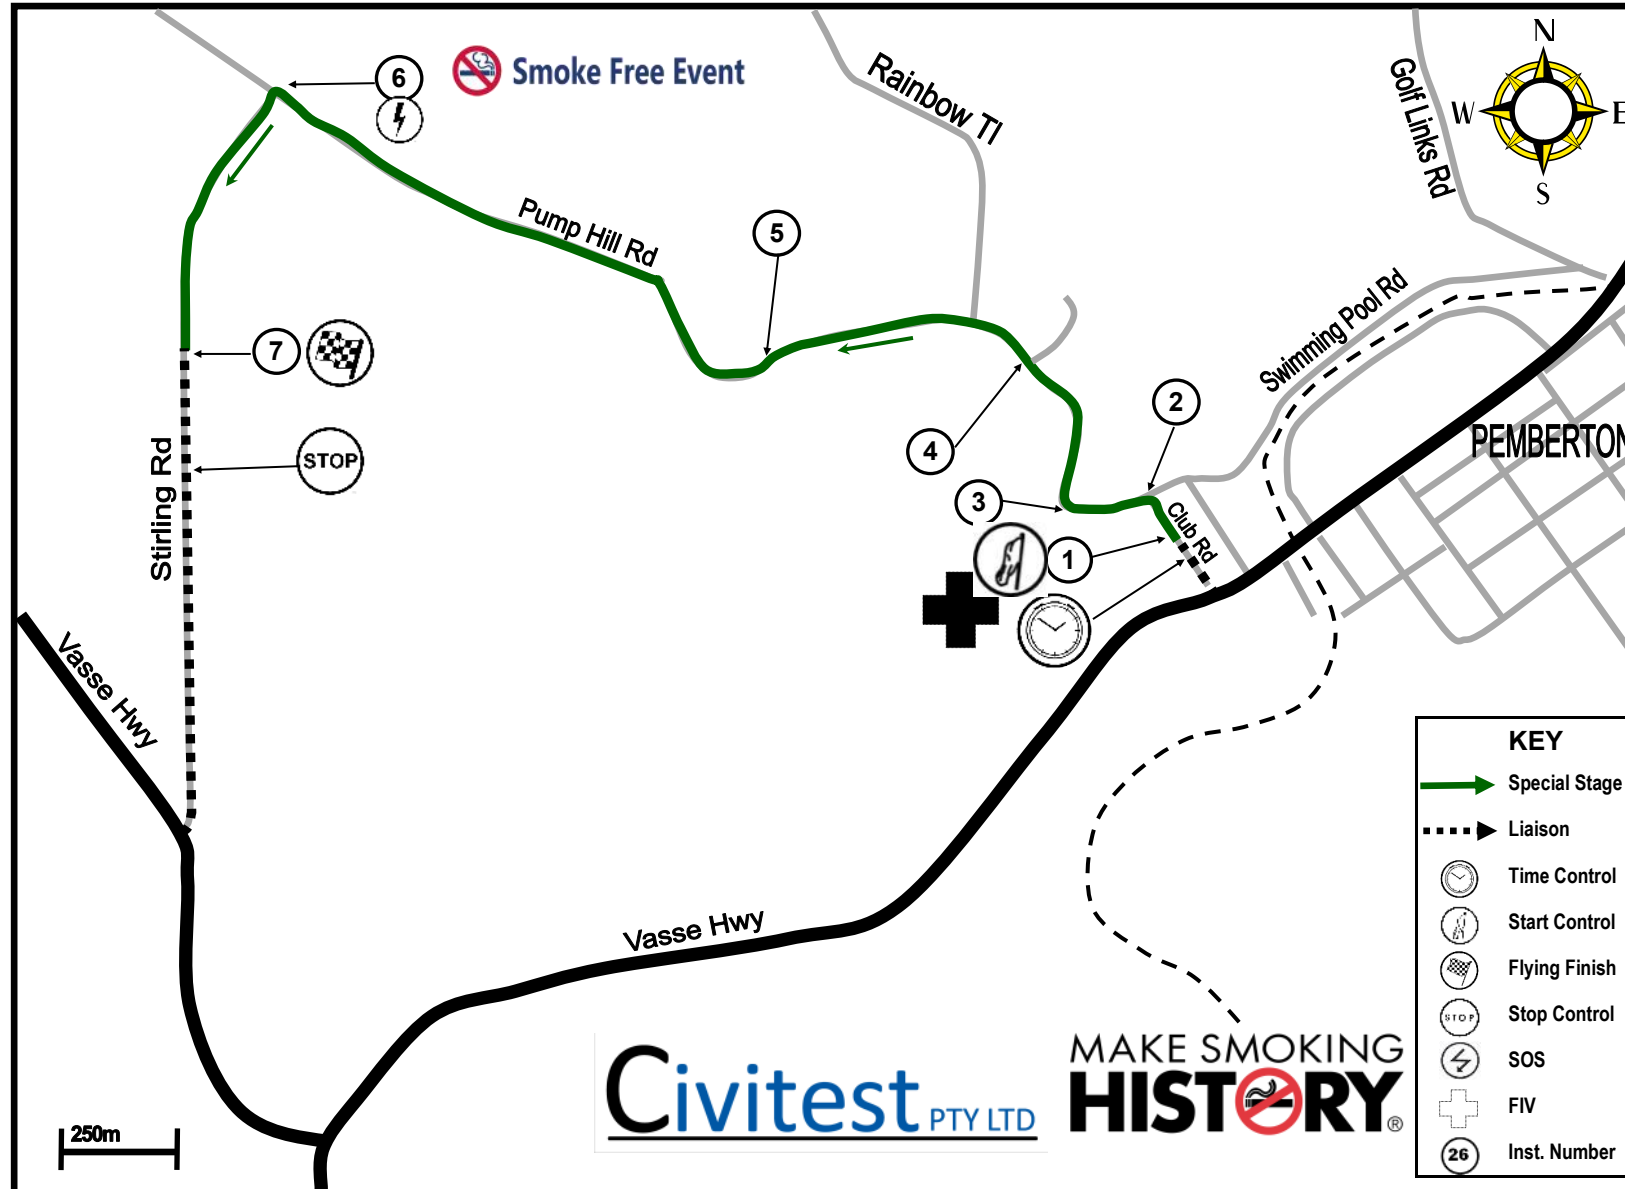

Civitest Pump Hill Rd Special Stage

Road Closed
 Sat 20 March 2021
 10:00am to 3:30pm

Rally Action
 11:05am to 11:40am
 1:00pm to 1:35pm
 2:45pm to 3:20pm

Stage will be run three times, it will open between runs

Road Open time is approximate only, the roads will be opened as soon as it is safe to do so.

KEY	
	Special Stage
	Liaison
	Time Control
	Start Control
	Flying Finish
	Stop Control
	SOS
	FIV
	Inst. Number