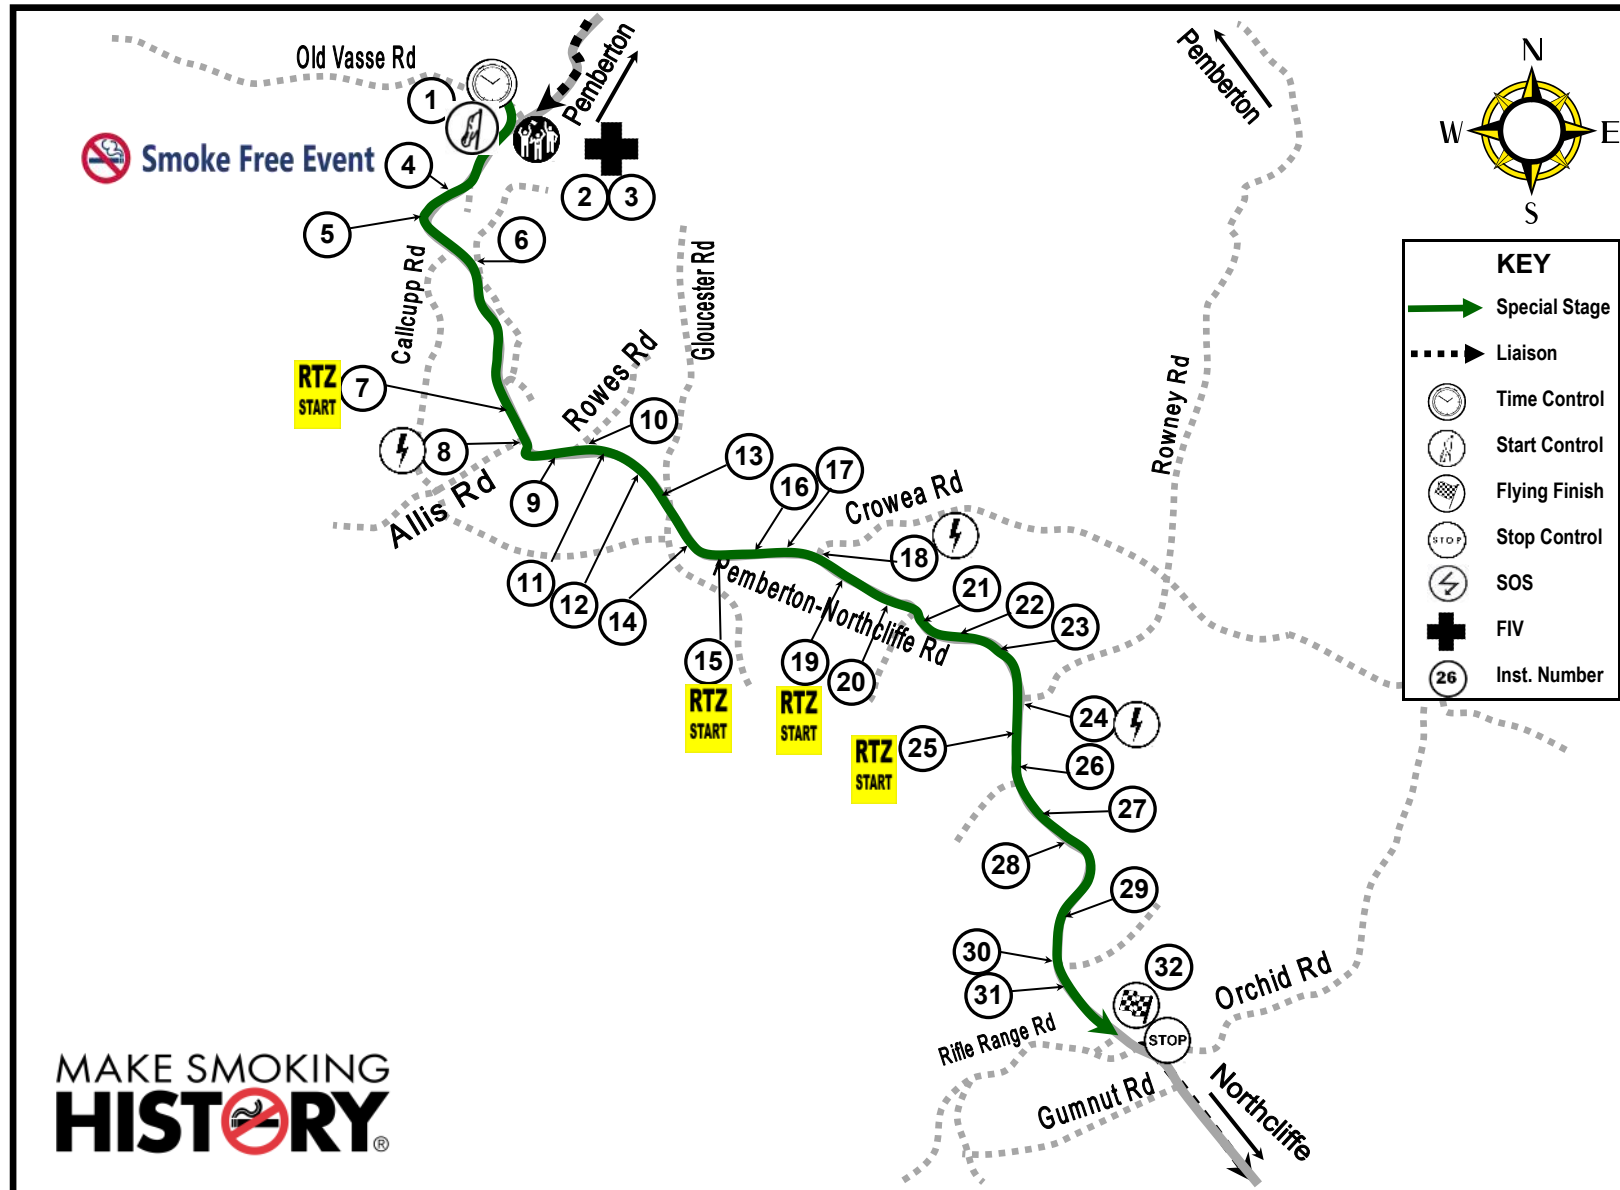

Pemberton to Northcliffe Special Stage

KEY	
	Special Stage
	Liaison
	Time Control
	Start Control
	Flying Finish
	Stop Control
	SOS
	FIV
	Inst. Number

Road Closed
 Sat 20 March 2021
 10:00am to 3:20pm

Rally Action
 11:15am to 2:45pm

Stage will be run
 twice in both
 directions

Road Open time is
 approximate only,
 the roads will be
 opened as soon as it
 is safe to do so.

Spectator Point is on
 the corner of Old
 Vasse Rd and
 Pemberton-
 Northcliffe Rd