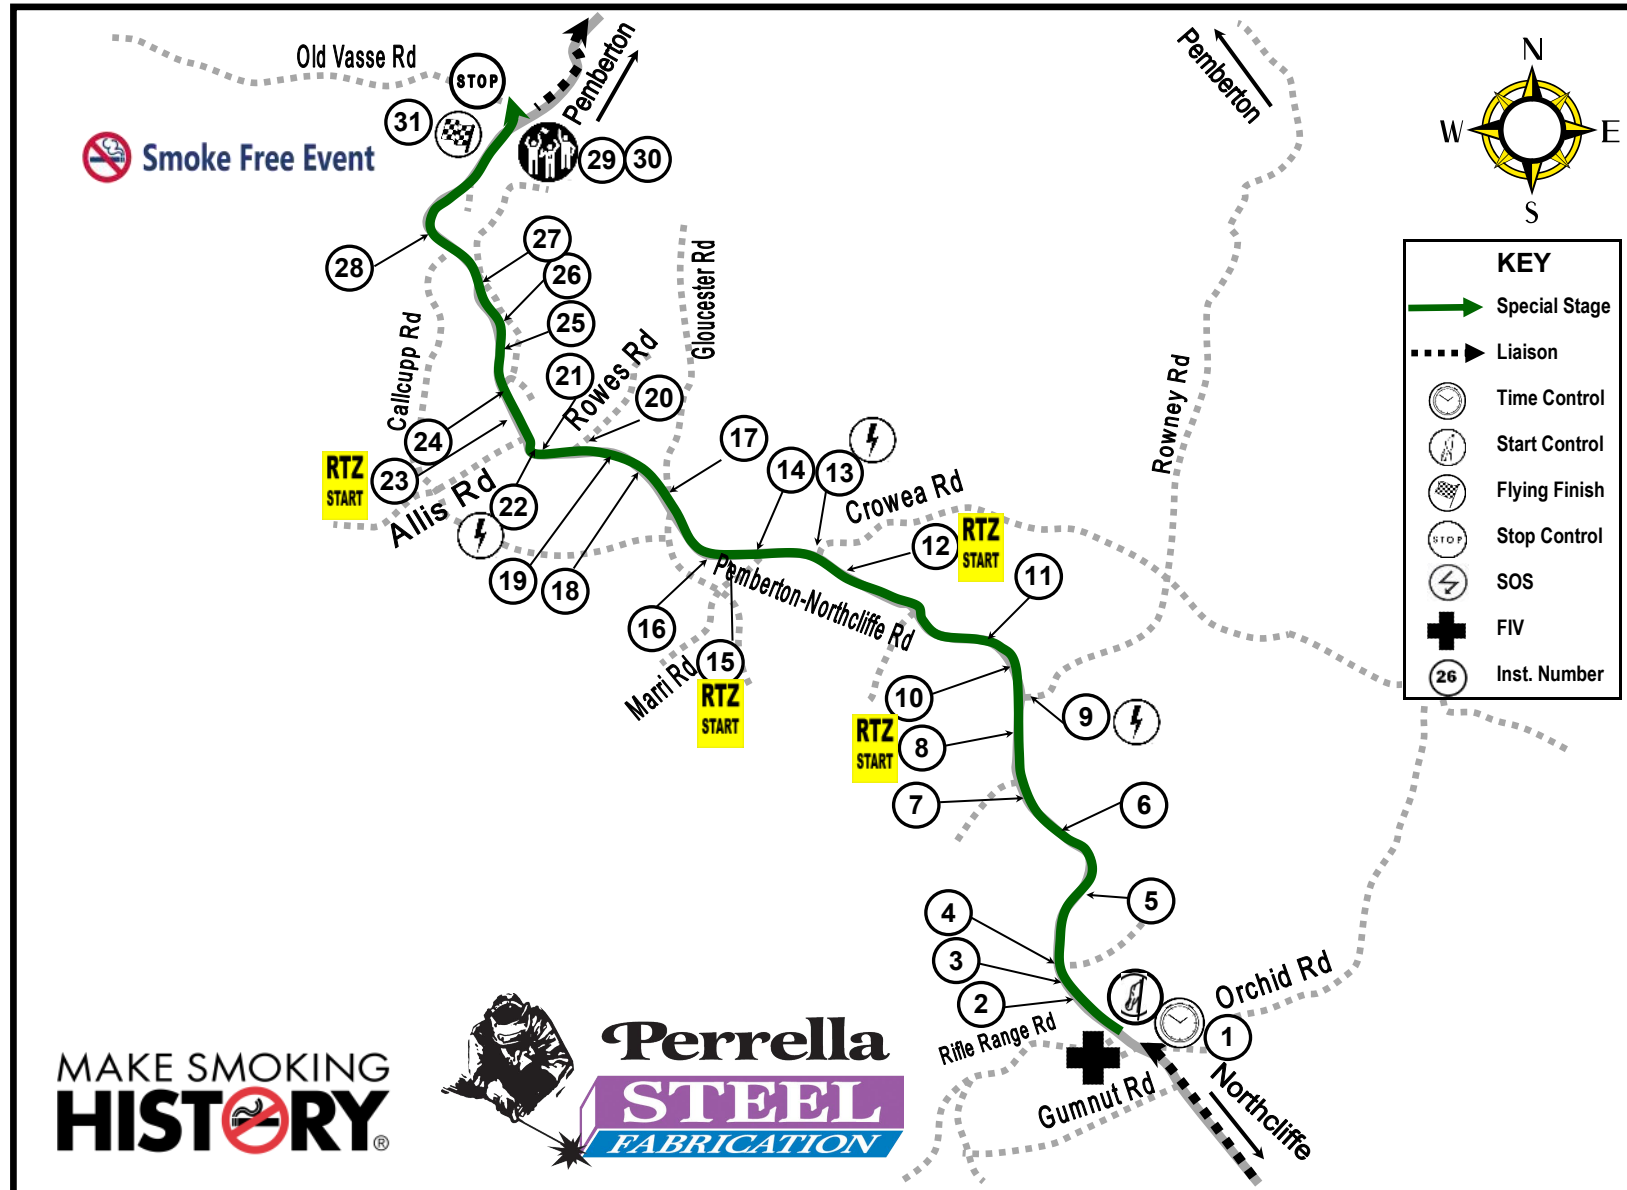

Perrella Fabrication Northcliffe to Pemberton Special Stage

Road Closed
 Sat 20 March 2021
 10:00am to 3:20pm

Rally Action
 11:15am to 2:45pm

Stage will be run
 twice in both
 directions

Road Open time is
 approximate only,
 the roads will be
 opened as soon as it
 is safe to do so.

Spectator Point is on
 the corner of Old
 Vasse Rd and
 Pemberton-
 Northcliffe Rd