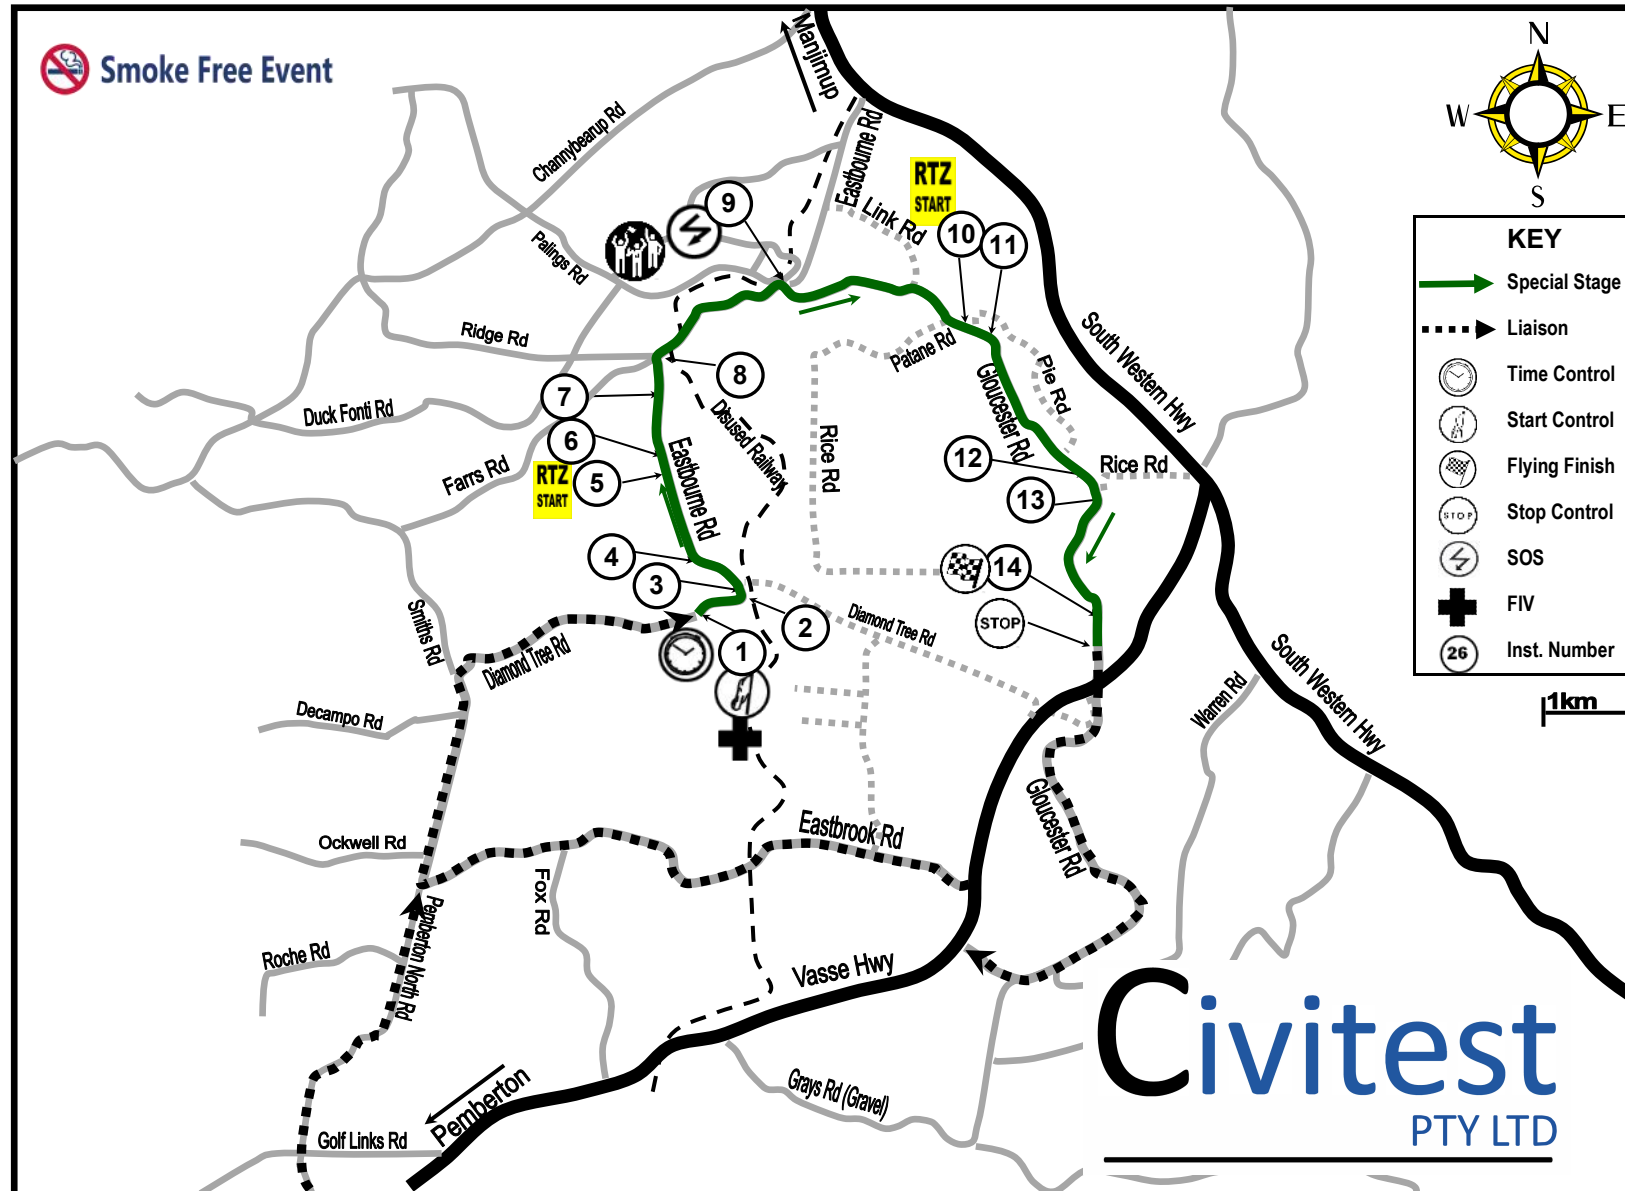

Civitest Pty Ltd Gloucester Special Stage

KEY

- Special Stage
- Liaison
- Time Control
- Start Control
- Flying Finish
- Stop Control
- SOS
- FIV
- Inst. Number

Road Closed
 Sat 20 March 2021
 2:00pm to 5:00pm

Rally Action
 3:15pm to 4:40pm

Stage will be run once

Road Open time is approximate only, the roads will be opened as soon as it is safe to do so.

Spectator Point is on the corner of Eastbourne Road and Gloucester Rd.