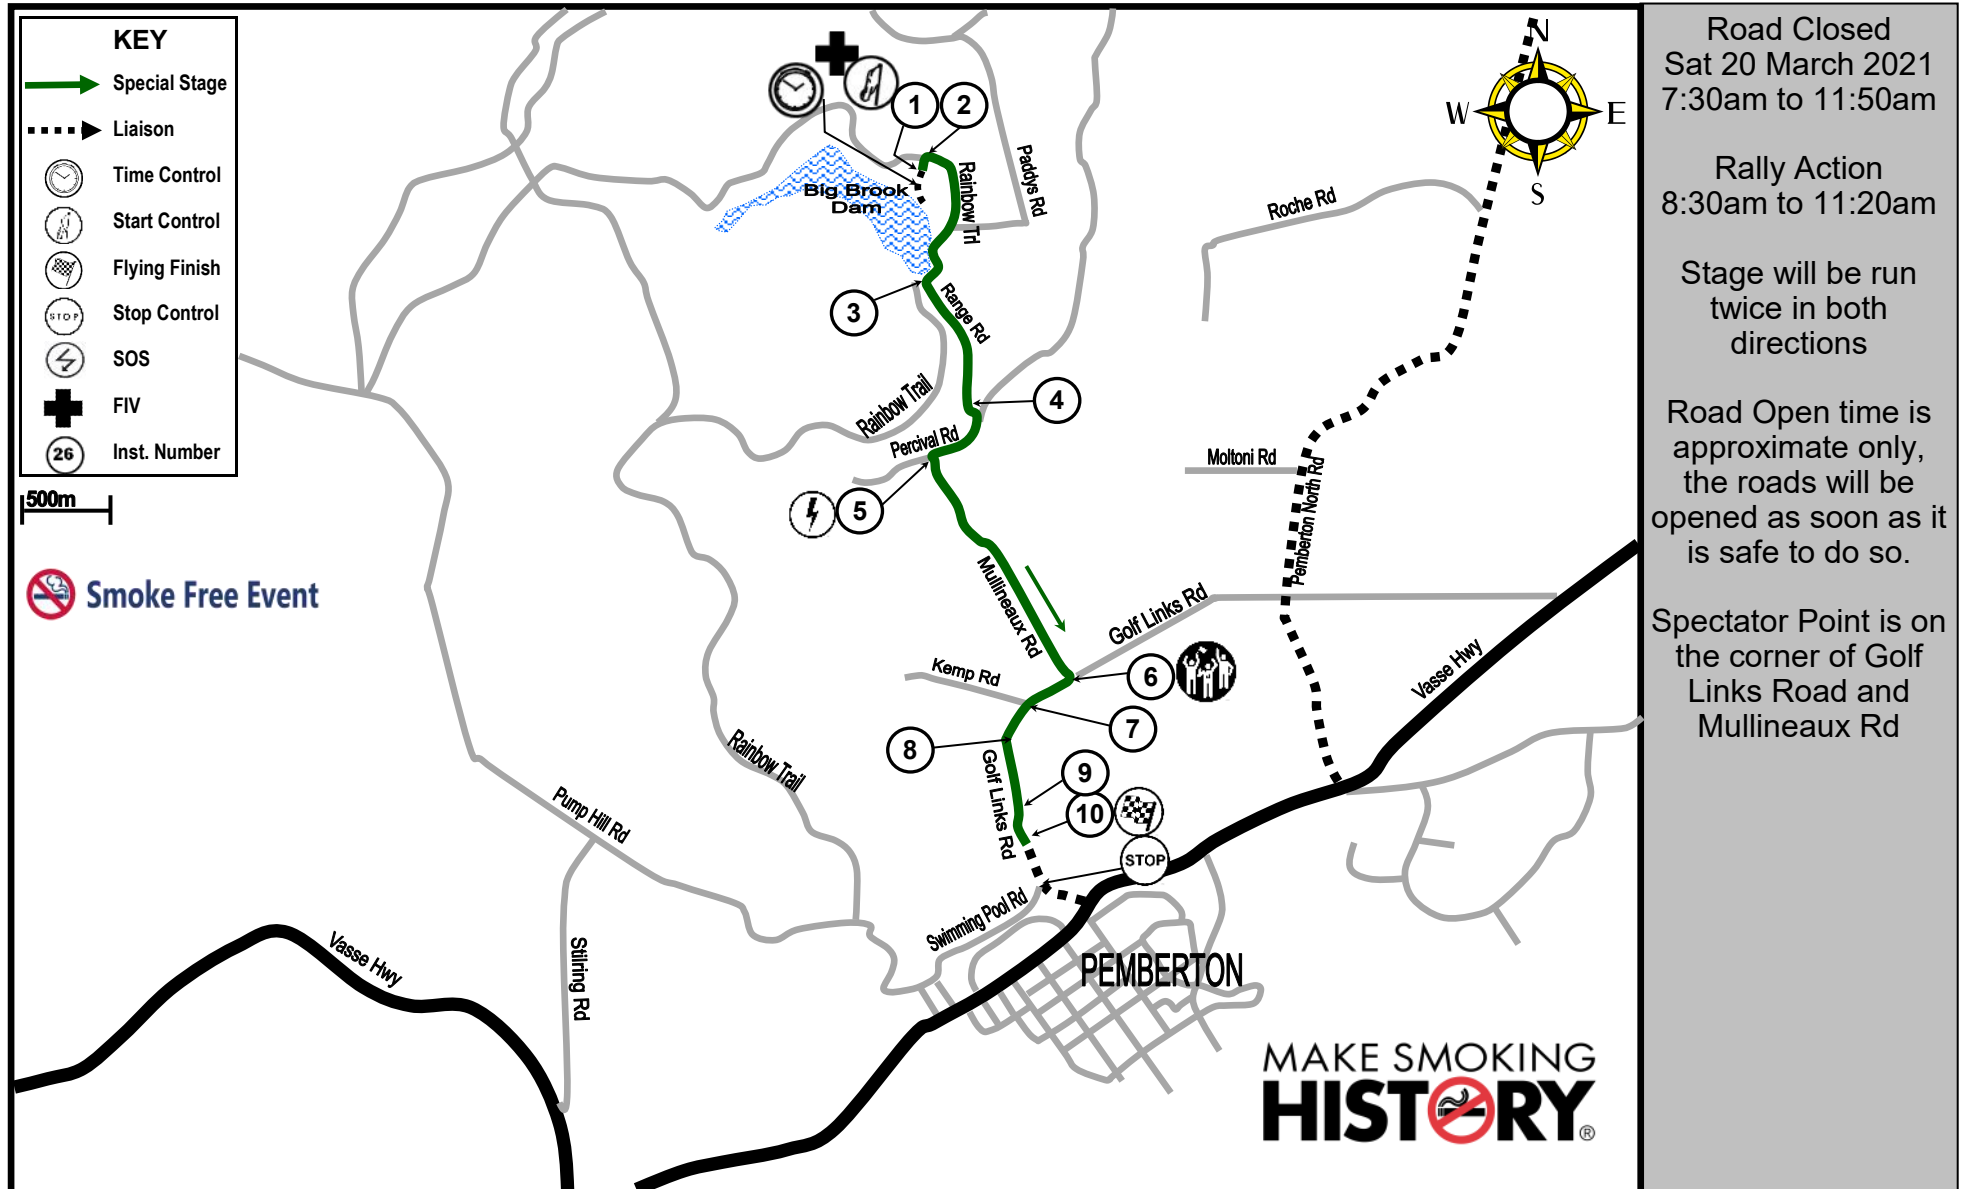

Big Brook Dam South Special Stage

Road Closed
 Sat 20 March 2021
 7:30am to 11:50am

Rally Action
 8:30am to 11:20am

Stage will be run
 twice in both
 directions

Road Open time is
 approximate only,
 the roads will be
 opened as soon as it
 is safe to do so.

Spectator Point is on
 the corner of Golf
 Links Road and
 Mullineaux Rd