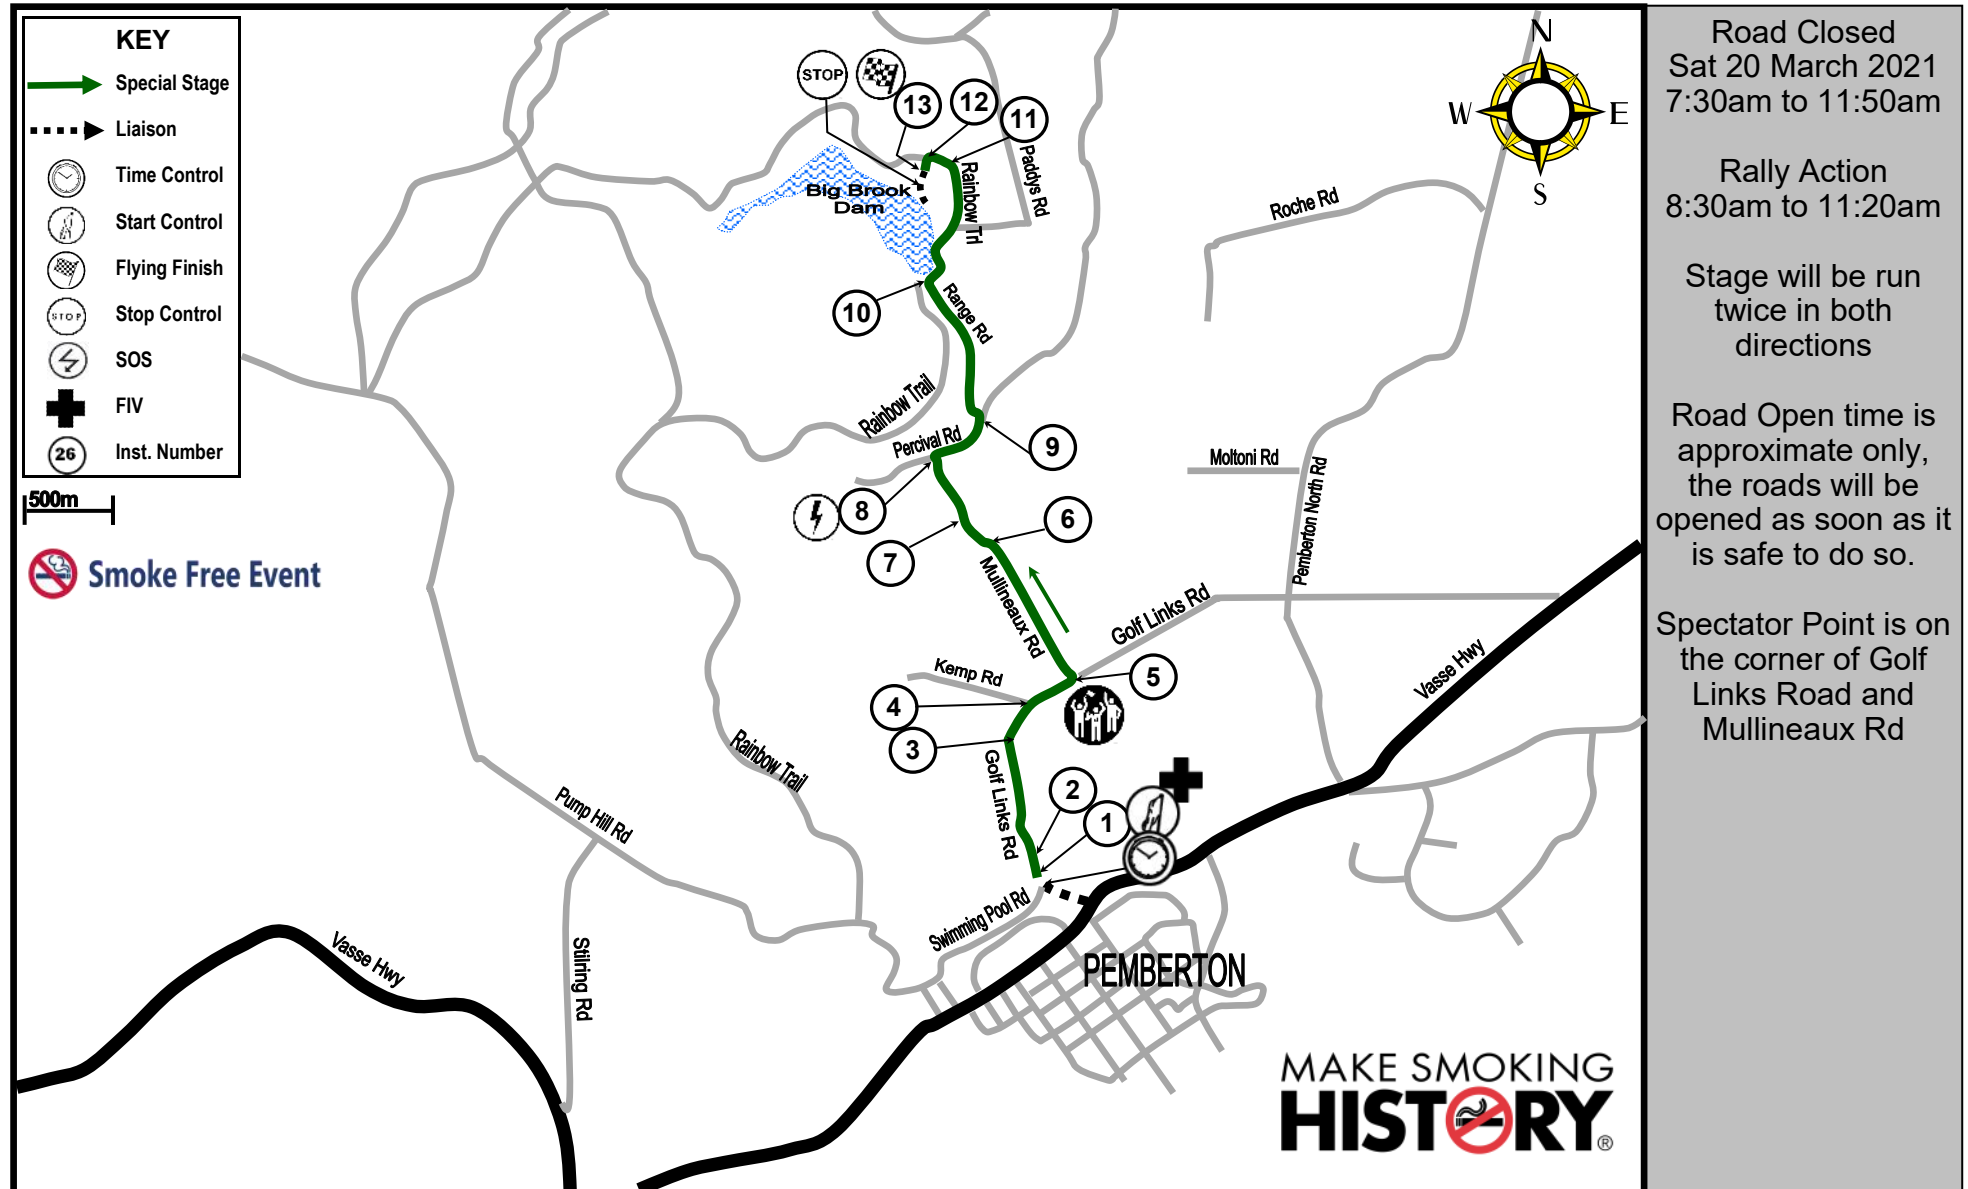

# Big Brook Dam North Special Stage

Road Closed  
 Sat 20 March 2021  
 7:30am to 11:50am

Rally Action  
 8:30am to 11:20am

Stage will be run  
 twice in both  
 directions

Road Open time is  
 approximate only,  
 the roads will be  
 opened as soon as it  
 is safe to do so.

Spectator Point is on  
 the corner of Golf  
 Links Road and  
 Mullineaux Rd