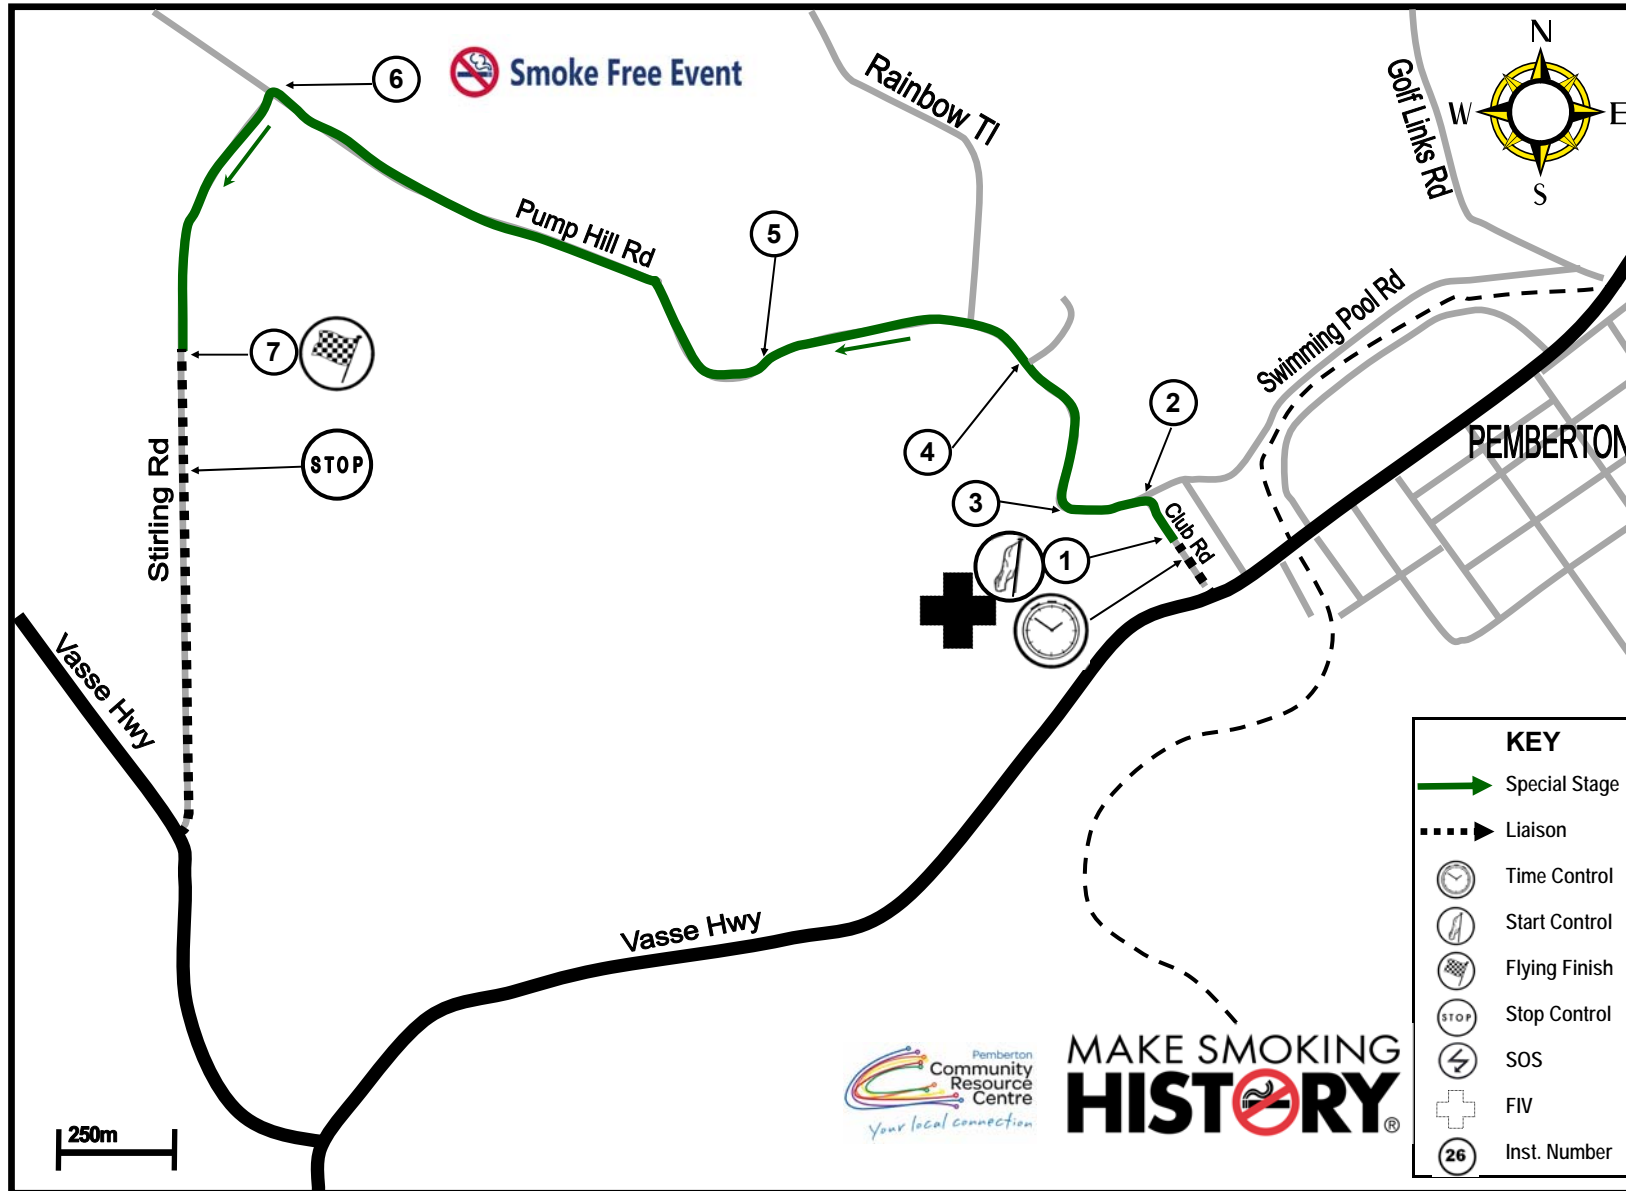

# Pump Hill Rd Special Stage

Road Closed  
 Sun 24 May 2020  
 9:00am to 12:00pm

Rally Action  
 10:10am to 11:30am

Stage will be run  
 three times

Road Open time is  
 approximate only,  
 the roads will be  
 opened as soon as it  
 is safe to do so.

Pump Hill Road will  
 also be used for a  
 Charity Ride Day on  
 Friday 22 May.  
 Roads will be closed  
 from 2.00pm to  
 5.00pm but can be  
 opened at short  
 notice to allow  
 access to property.