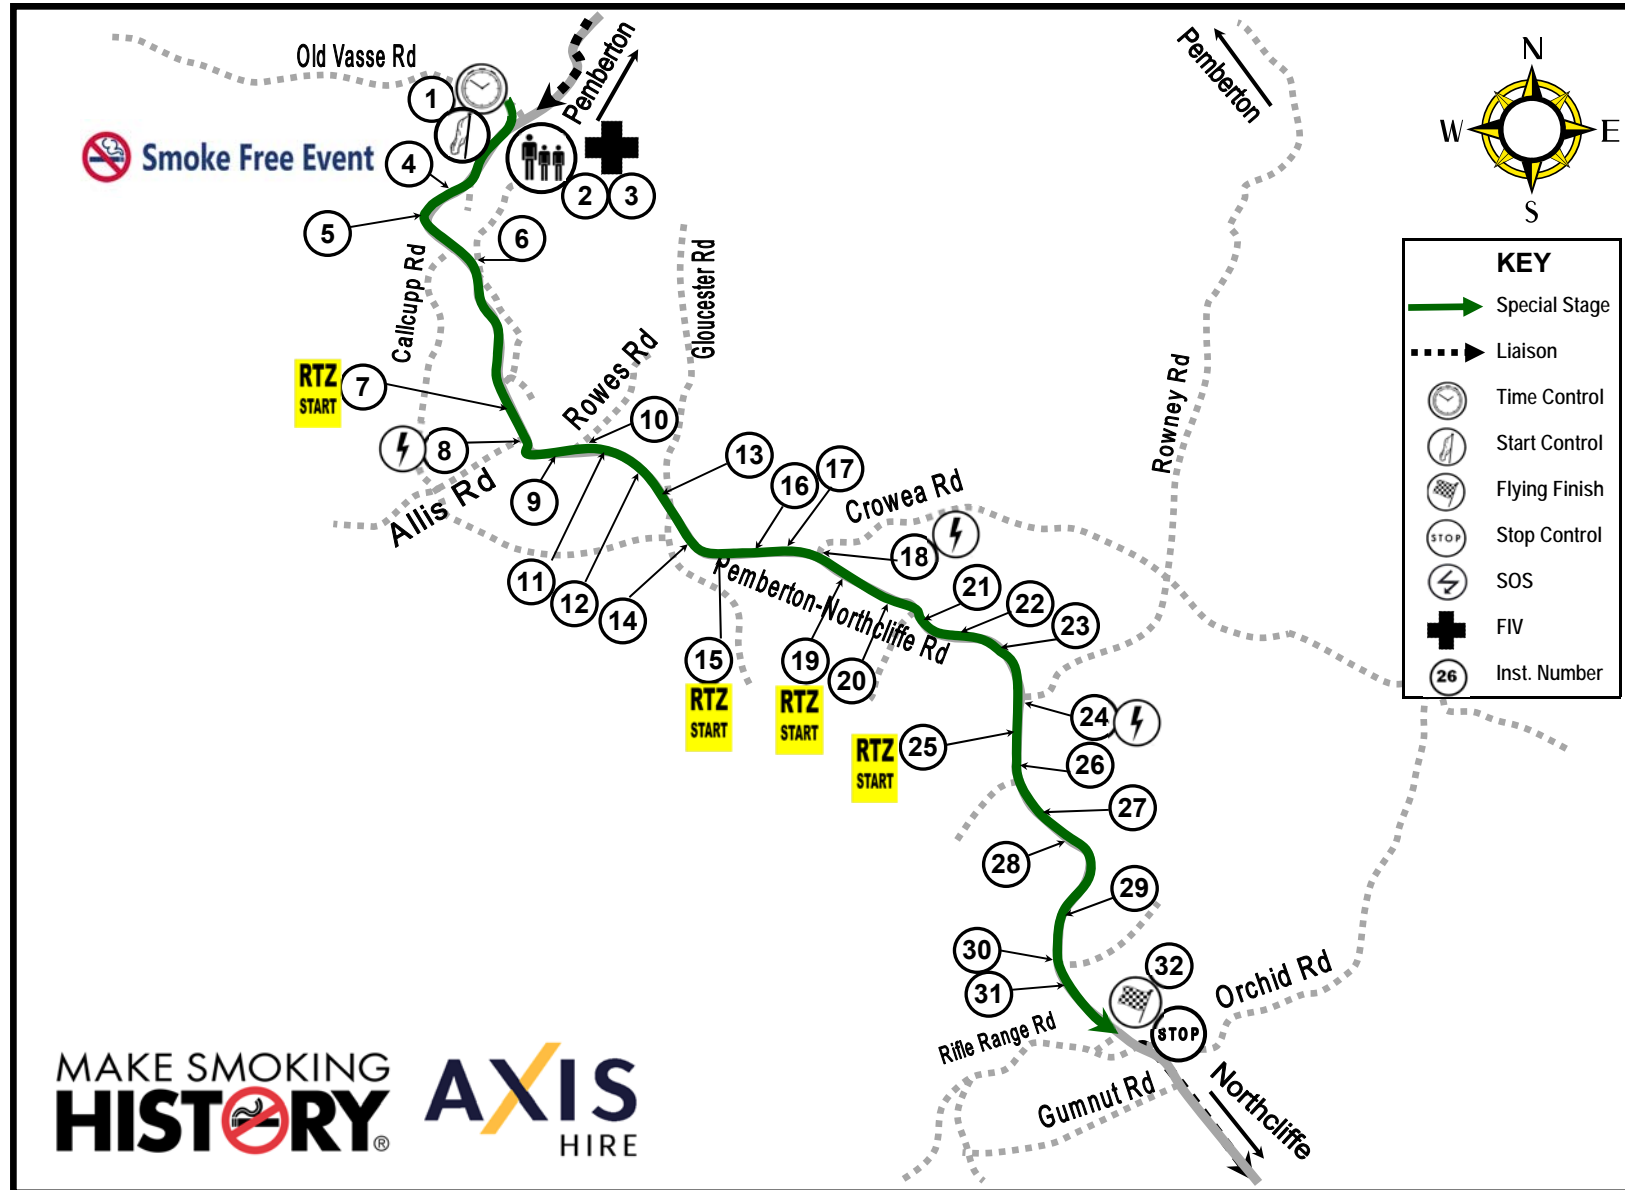

Axis Hire Pemberton to Northcliffe Special Stage

Road Closed
Sat 23 May 2020
10:10am to 3:20pm

Rally Action
11:10am to 2:55pm

Stage will be run
twice in both
directions

Road Open time is
approximate only,
the roads will be
opened as soon as it
is safe to do so.

Spectator Point is on
the corner of Old
Vasse Rd and
Pemberton-
Northcliffe Rd