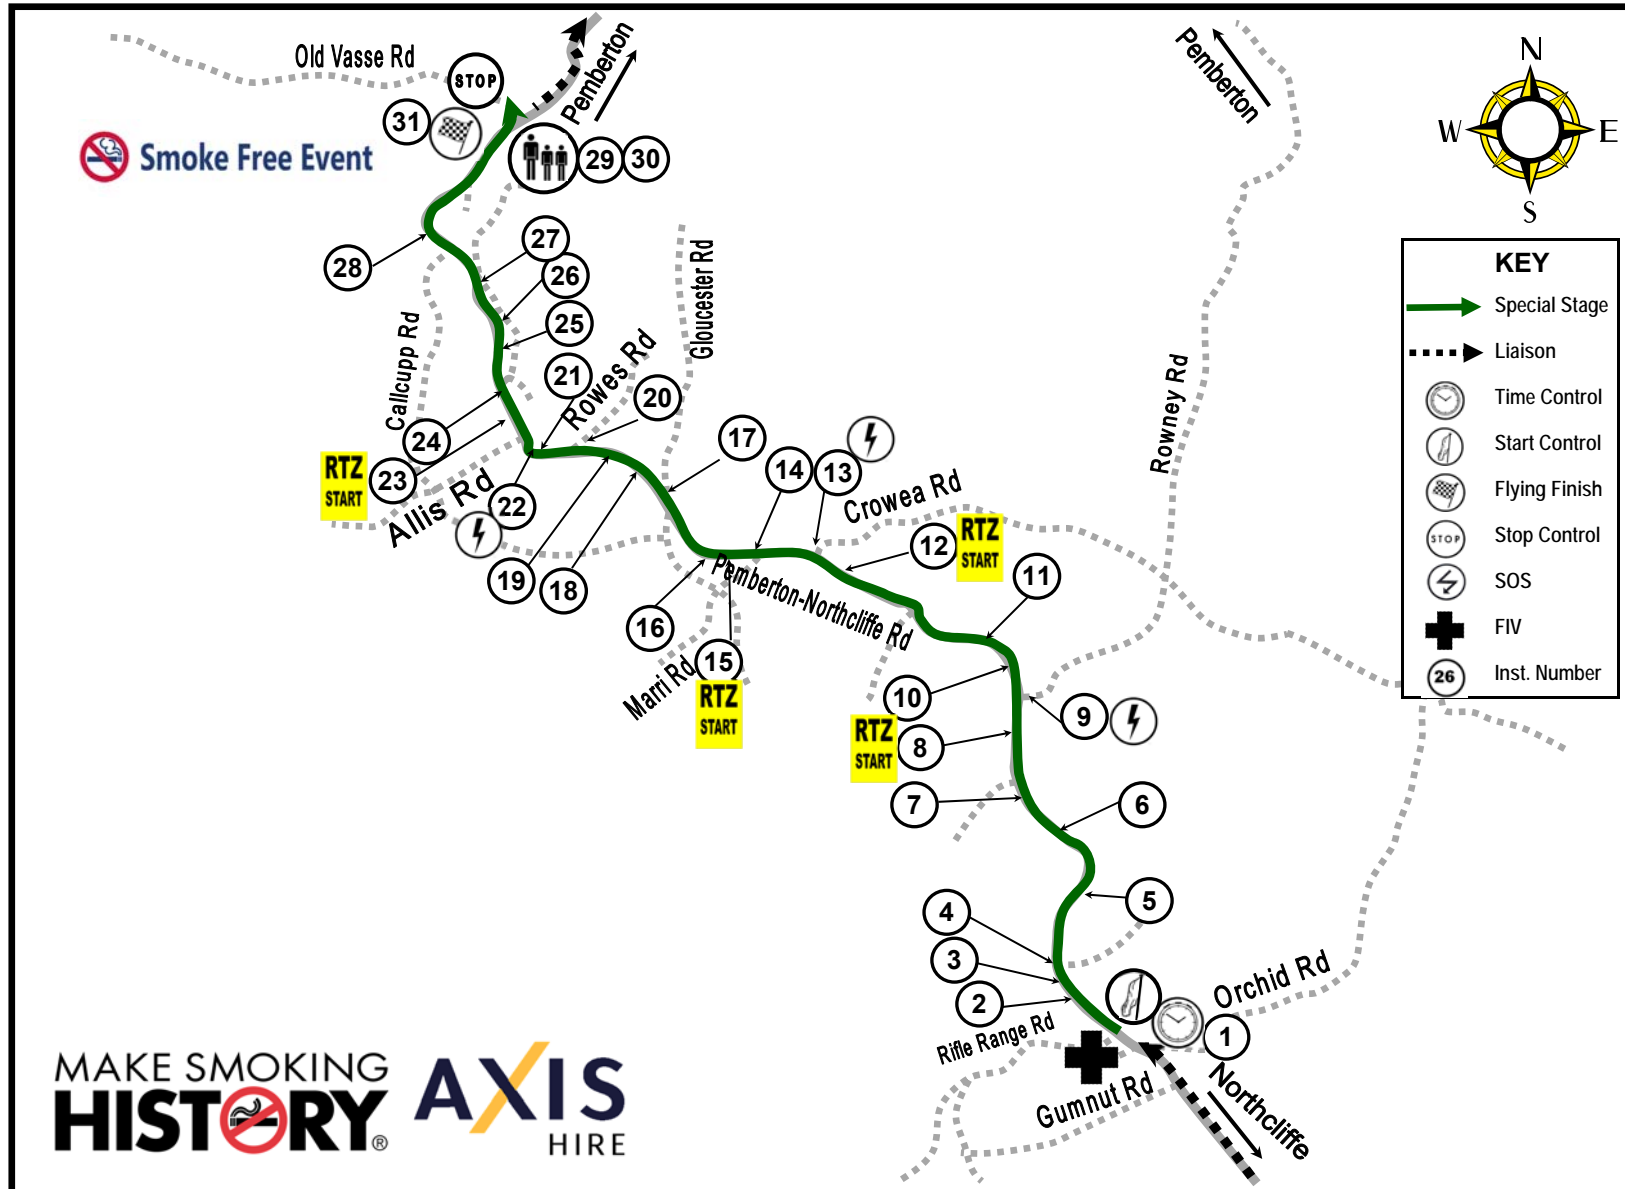

Axis Hire Northcliffe to Pemberton Special Stage

Road Closed
 Sat 23 May 2020
 10:10am to 3:20pm

Rally Action
 11:10am to 2:55pm

Stage will be run
 twice in both
 directions

Road Open time is
 approximate only,
 the roads will be
 opened as soon as it
 is safe to do so.

Spectator Point is on
 the corner of Old
 Vasse Rd and
 Pemberton-
 Northcliffe Rd