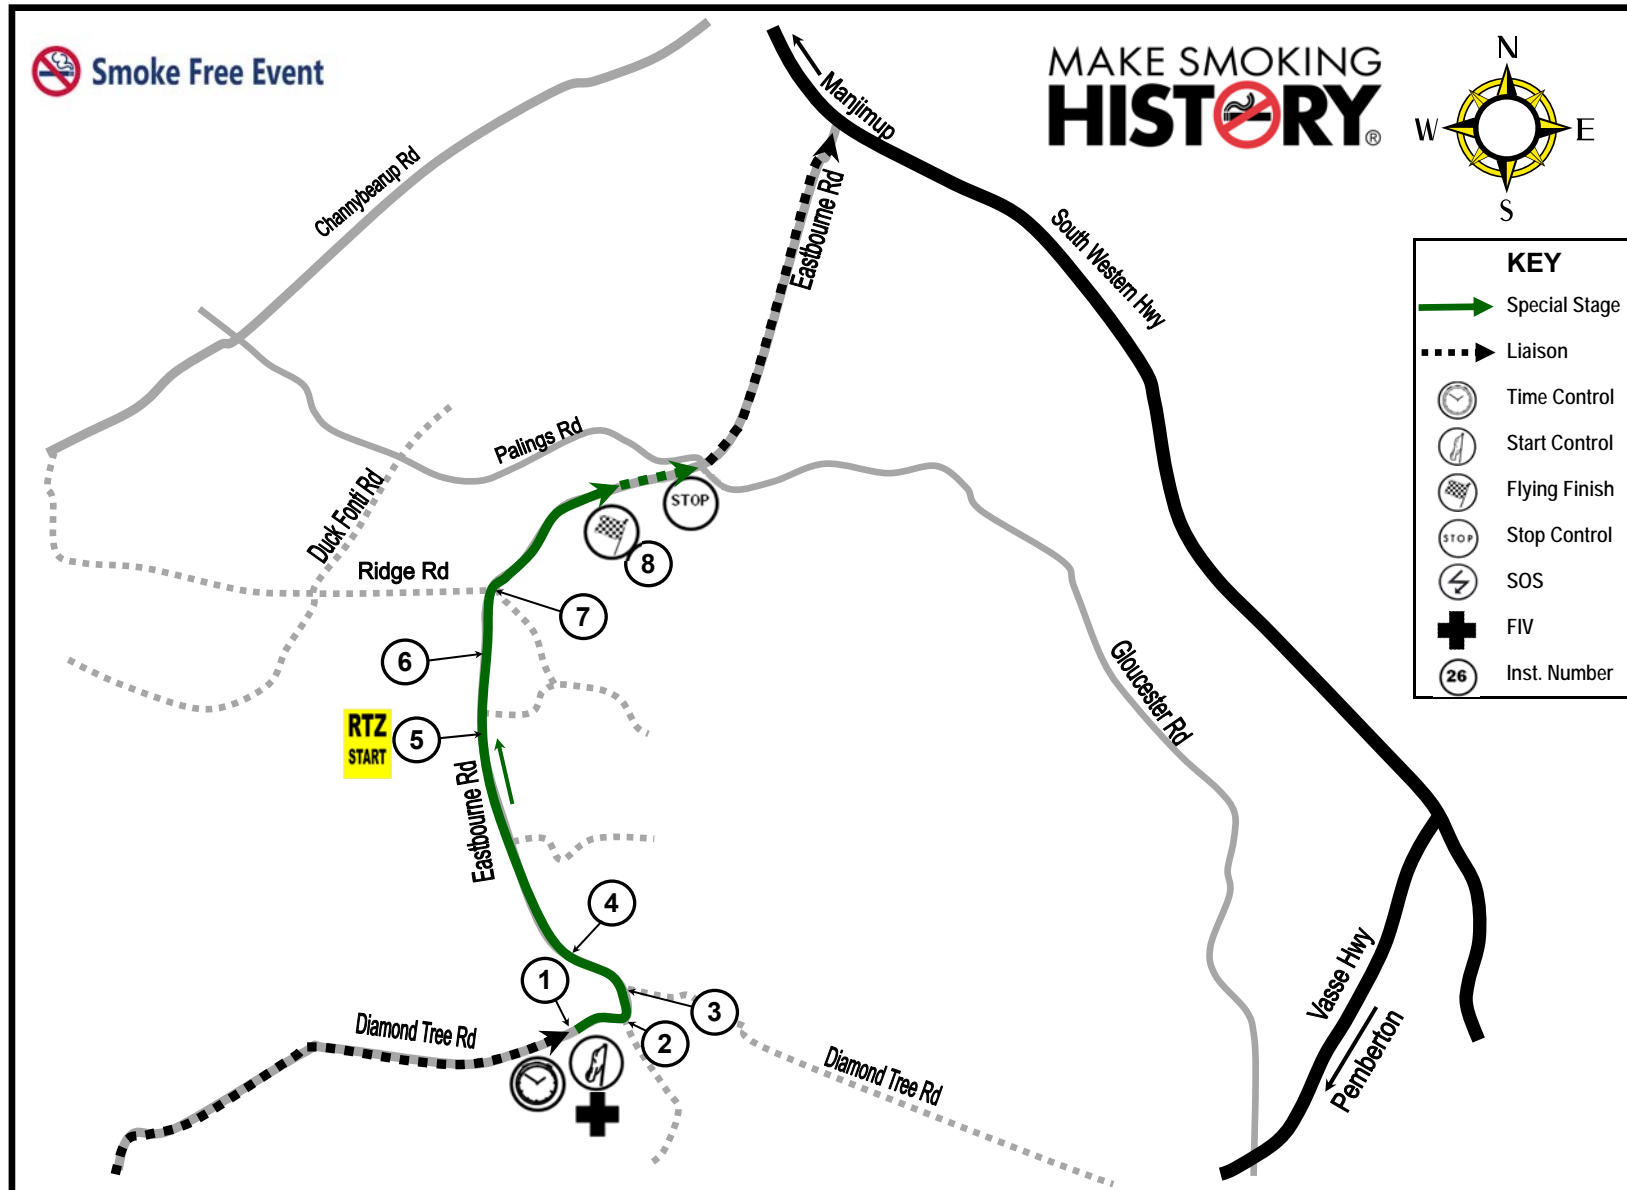

MAKE SMOKING HISTORY.

TARGA SOUTH WEST '20 TARMAC RALLY

Diamond Tree Special Stage

Road Closed
Sat 23 May 2020
1:50pm to 3:50pm

Rally Action
2:50pm to 3:25pm

Stage will be run once

Road Open time is approximate only, the roads will be opened as soon as it is safe to do so.

Spectator Point is on the corner of Eastbourne Road and Diamond Tree Rd. Access is a gravel Road