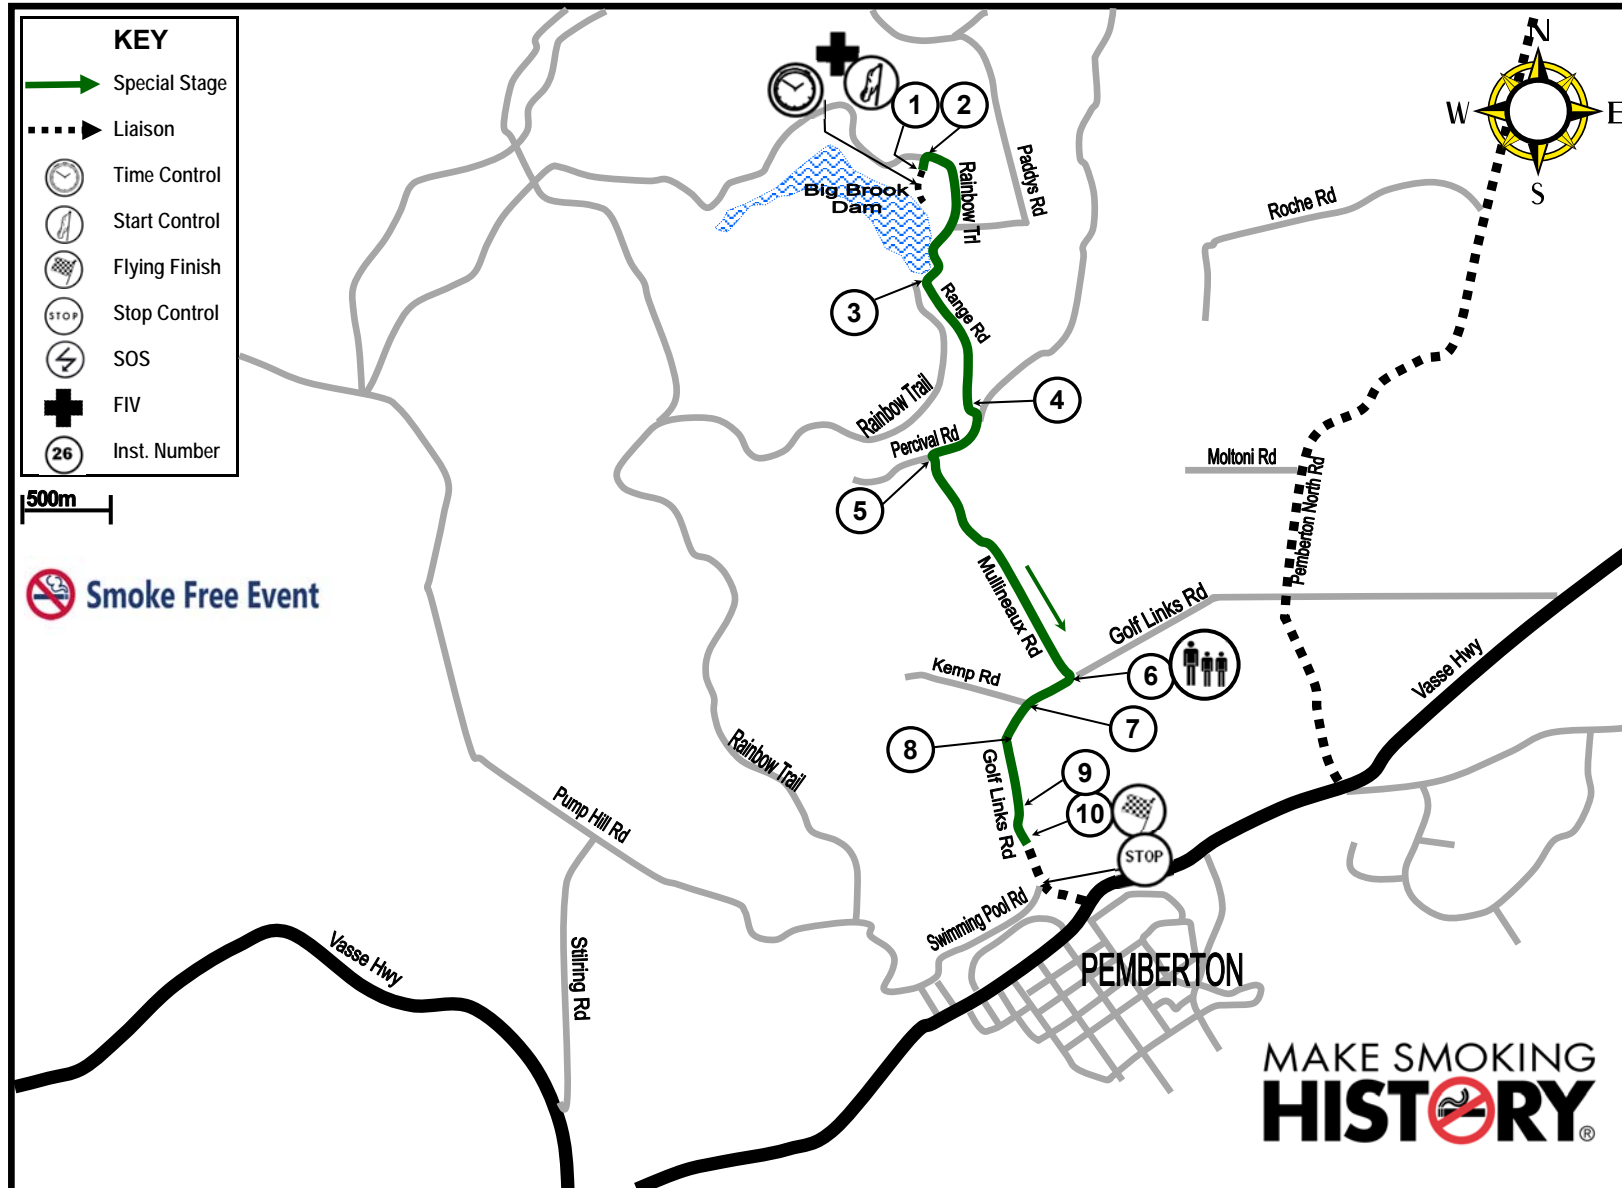

MAKE SMOKING HISTORY.

TARGA SOUTH WEST '20

TARMAC RALLY

Big Brook Dam South Special Stage

Road Closed
Sat 23 May 2020
7:30am to 11:50am

Rally Action
8:30am to 11:20am

Stage will be run
twice in both
directions

Road Open time is
approximate only,
the roads will be
opened as soon as it
is safe to do so.

Spectator Point is on
the corner of Golf
Links Road and
Mullineaux Rd

MAKE SMOKING HISTORY.