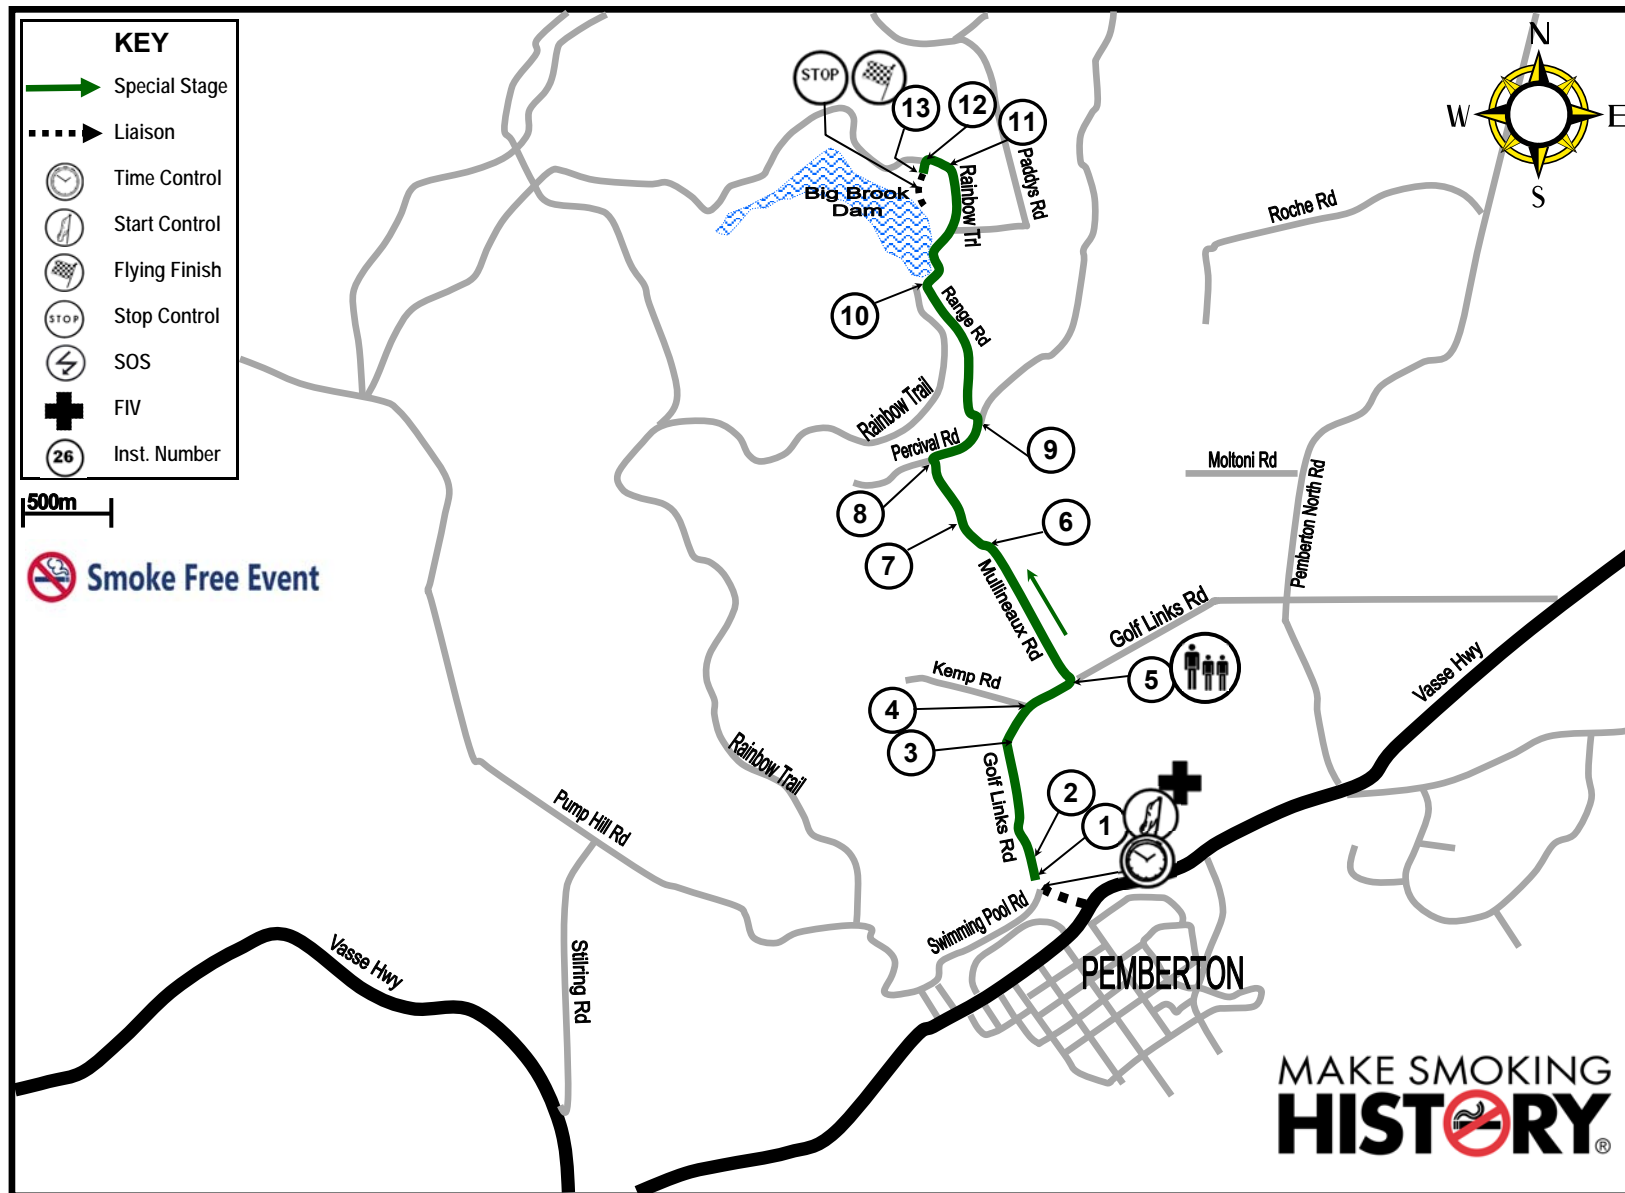

# Big Brook Dam North Special Stage

Road Closed  
 Sat 23 May 2020  
 7:30am to 11:50am

Rally Action  
 8:30am to 11:20am

Stage will be run  
 twice in both  
 directions

Road Open time is  
 approximate only,  
 the roads will be  
 opened as soon as it  
 is safe to do so.

Spectator Point is on  
 the corner of Golf  
 Links Road and  
 Mullineaux Rd